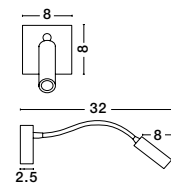

FLEX - 9701613

Chrome Aluminium
Adjustable
Switch On/Off
LED 3 Watt
190Lm 3000K IP20
D: 7 H: 30 cm

FLEX - 9701611

Sandy White Aluminium
Adjustable
Switch On/Off
LED 3 Watt
190Lm 3000K IP20
D: 7 H: 30 cm

MADISON - 8128204

Black Aluminium
Adjustable
Switch On/Off
LED Samsung 3 Watt
190Lm 3000K IP20
L: 32 W: 8 H: 8 cm

MADISON - 8128202

White Aluminium
Adjustable
Switch On/Off
LED Samsung 3 Watt
190Lm 3000K IP20
L: 32 W: 8 H: 8 cm

MADISON - 8128203

Black Aluminium
Adjustable
Switch On/Off
LED Samsung 3 Watt
190Lm 3000K IP20
L: 32 W: 8 H: 8 cm

MADISON - 8128201

Chrome Aluminium
Adjustable
Switch On/Off
LED Samsung 3 Watt
190Lm 3000K IP20
L: 32 W: 8 H: 8 cm