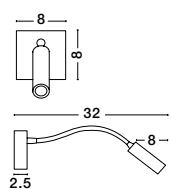

FLEX - 9701613

Chrome Aluminium
Adjustable
Switch On/Off
LED 3 Watt
190Lm 3000K IP20
D: 7 H: 30 cm

FLEX - 9701611

Sandy White Aluminium
Adjustable
Switch On/Off
LED 3 Watt
190Lm 3000K IP20
D: 7 H: 30 cm

MADISON - 8128204

Black Aluminium
Adjustable
Switch On/Off
LED Samsung 3 Watt
190Lm 3000K IP20
L: 32 W: 8 H: 8 cm

MADISON - 8128202

White Aluminium
Adjustable
Switch On/Off
LED Samsung 3 Watt
190Lm 3000K IP20
L: 32 W: 8 H: 8 cm

MADISON - 8128203

Black Aluminium
Adjustable
Switch On/Off
LED Samsung 3 Watt
190Lm 3000K IP20
L: 32 W: 8 H: 8 cm

MADISON - 8128201

Chrome Aluminium
Adjustable
Switch On/Off
LED Samsung 3 Watt
190Lm 3000K IP20
L: 32 W: 8 H: 8 cm