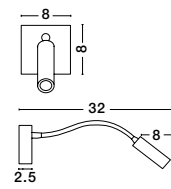

FLEX - 9701613

Chrome Aluminium
Adjustable
Switch On/Off
LED 3 Watt
190Lm 3000K IP20
D: 7 H: 30 cm

FLEX - 9701611

Sandy White Aluminium
Adjustable
Switch On/Off
LED 3 Watt
190Lm 3000K IP20
D: 7 H: 30 cm

MADISON - 8128204

Black Aluminium
Adjustable
Switch On/Off
LED Samsung 3 Watt
190Lm 3000K IP20
L: 32 W: 8 H: 8 cm

MADISON - 8128202

White Aluminium
Adjustable
Switch On/Off
LED Samsung 3 Watt
190Lm 3000K IP20
L: 32 W: 8 H: 8 cm

MADISON - 8128203

Black Aluminium
Adjustable
Switch On/Off
LED Samsung 3 Watt
190Lm 3000K IP20
L: 32 W: 8 H: 8 cm

MADISON - 8128201

Chrome Aluminium
Adjustable
Switch On/Off
LED Samsung 3 Watt
190Lm 3000K IP20
L: 32 W: 8 H: 8 cm