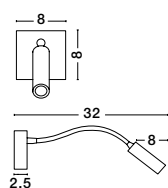

**FLEX - 9701613**

Chrome Aluminium  
Adjustable  
Switch On/Off  
LED 3 Watt  
190Lm 3000K IP20  
D: 7 H: 30 cm

**FLEX - 9701611**

Sandy White Aluminium  
Adjustable  
Switch On/Off  
LED 3 Watt  
190Lm 3000K IP20  
D: 7 H: 30 cm

**MADISON - 8128204**

Black Aluminium  
Adjustable  
Switch On/Off  
LED Samsung 3 Watt  
190Lm 3000K IP20  
L: 32 W: 8 H: 8 cm

**MADISON - 8128202**

White Aluminium  
Adjustable  
Switch On/Off  
LED Samsung 3 Watt  
190Lm 3000K IP20  
L: 32 W: 8 H: 8 cm

**MADISON - 8128203**

Black Aluminium  
Adjustable  
Switch On/Off  
LED Samsung 3 Watt  
190Lm 3000K IP20  
L: 32 W: 8 H: 8 cm

**MADISON - 8128201**

Chrome Aluminium  
Adjustable  
Switch On/Off  
LED Samsung 3 Watt  
190Lm 3000K IP20  
L: 32 W: 8 H: 8 cm