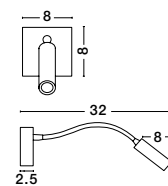

**FLEX - 9701613**

Chrome Aluminium  
Adjustable  
Switch On/Off  
LED 3 Watt  
190Lm 3000K IP20  
D: 7 H: 30 cm

**FLEX - 9701611**

Sandy White Aluminium  
Adjustable  
Switch On/Off  
LED 3 Watt  
190Lm 3000K IP20  
D: 7 H: 30 cm

**MADISON - 8128204**

Black Aluminium  
Adjustable  
Switch On/Off  
LED Samsung 3 Watt  
190Lm 3000K IP20  
L: 32 W: 8 H: 8 cm

**MADISON - 8128202**

White Aluminium  
Adjustable  
Switch On/Off  
LED Samsung 3 Watt  
190Lm 3000K IP20  
L: 32 W: 8 H: 8 cm

**MADISON - 8128203**

Black Aluminium  
Adjustable  
Switch On/Off  
LED Samsung 3 Watt  
190Lm 3000K IP20  
L: 32 W: 8 H: 8 cm

**MADISON - 8128201**

Chrome Aluminium  
Adjustable  
Switch On/Off  
LED Samsung 3 Watt  
190Lm 3000K IP20  
L: 32 W: 8 H: 8 cm