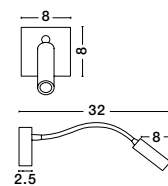

**FLEX - 9701613**

Chrome Aluminium  
Adjustable  
Switch On/Off  
LED 3 Watt  
190Lm 3000K IP20  
D: 7 H: 30 cm

**FLEX - 9701611**

Sandy White Aluminium  
Adjustable  
Switch On/Off  
LED 3 Watt  
190Lm 3000K IP20  
D: 7 H: 30 cm

**MADISON - 8128204**

Black Aluminium  
Adjustable  
Switch On/Off  
LED Samsung 3 Watt  
190Lm 3000K IP20  
L: 32 W: 8 H: 8 cm

**MADISON - 8128202**

White Aluminium  
Adjustable  
Switch On/Off  
LED Samsung 3 Watt  
190Lm 3000K IP20  
L: 32 W: 8 H: 8 cm

**MADISON - 8128203**

Black Aluminium  
Adjustable  
Switch On/Off  
LED Samsung 3 Watt  
190Lm 3000K IP20  
L: 32 W: 8 H: 8 cm

**MADISON - 8128201**

Chrome Aluminium  
Adjustable  
Switch On/Off  
LED Samsung 3 Watt  
190Lm 3000K IP20  
L: 32 W: 8 H: 8 cm