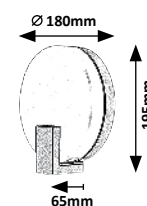

# VARNA

8135

8134

7074 (M) (P)

LED / 10W  
(790lm, 1000lm; 3000K) incl.  
IP44  
black/white

5 998250 370743

8134 (P)

LED / 12W  
(720lm, 4000K) incl.  
IP54  
black/white

5 998250 381343

8135 (P)

LED / 12W  
(720lm, 4000K) incl.  
IP54 • 8m, 120°  
black/white

5 998250 381350