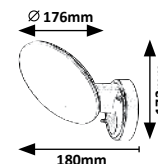

# VARNA

8135

8134

7074 (M) (P)

LED / 10W  
(790lm, 1000lm; 3000K) incl.  
IP44  
black/white

5 998250 370743

8134 (P)

LED / 12W  
(720lm, 4000K) incl.  
IP54  
black/white

5 998250 381343

8135 (P)

LED / 12W  
(720lm, 4000K) incl.  
IP54 • 8m, 120°  
black/white

5 998250 381350