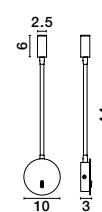

Adjustable

**JACO - 8140321**

White Aluminium  
Adjustable  
Switch On/Off  
LED Samsung 3 Watt  
190Lm 3000K IP20  
L: 10 W: 3 H: 44 cm

Adjustable

**JACO - 8140322**

Black Aluminium  
Adjustable  
Switch On/Off  
LED Samsung 3 Watt  
190Lm 3000K IP20  
L: 10 W: 3 H: 44 cm

Adjustable

**GENEVA - 8126582**

Black Aluminium  
Adjustable  
Switch On/Off  
LED Samsung 3 Watt  
190Lm 3000K IP20  
L: 22.3 W: 4.8 H: 26.7 cm

Adjustable

**GENEVA - 8126581**

White Aluminium  
Adjustable  
Switch On/Off  
LED Samsung 3 Watt  
190Lm 3000K IP20  
L: 22.3 W: 4.8 H: 26.7 cm