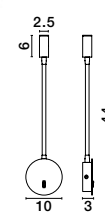

Adjustable

**JACO - 8140321**

White Aluminium  
Adjustable  
Switch On/Off  
LED Samsung 3 Watt  
190Lm 3000K IP20  
L: 10 W: 3 H: 44 cm

Adjustable

**JACO - 8140322**

Black Aluminium  
Adjustable  
Switch On/Off  
LED Samsung 3 Watt  
190Lm 3000K IP20  
L: 10 W: 3 H: 44 cm

Adjustable

**GENEVA - 8126582**

Black Aluminium  
Adjustable  
Switch On/Off  
LED Samsung 3 Watt  
190Lm 3000K IP20  
L: 22.3 W: 4.8 H: 26.7 cm

Adjustable

**GENEVA - 8126581**

White Aluminium  
Adjustable  
Switch On/Off  
LED Samsung 3 Watt  
190Lm 3000K IP20  
L: 22.3 W: 4.8 H: 26.7 cm