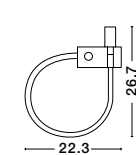

Adjustable

**JACO - 8140321**

White Aluminium  
Adjustable  
Switch On/Off  
LED Samsung 3 Watt  
190Lm 3000K IP20  
L: 10 W: 3 H: 44 cm

Adjustable

**JACO - 8140322**

Black Aluminium  
Adjustable  
Switch On/Off  
LED Samsung 3 Watt  
190Lm 3000K IP20  
L: 10 W: 3 H: 44 cm

Adjustable

**GENEVA - 8126582**

Black Aluminium  
Adjustable  
Switch On/Off  
LED Samsung 3 Watt  
190Lm 3000K IP20  
L: 22.3 W: 4.8 H: 26.7 cm

Adjustable

**GENEVA - 8126581**

White Aluminium  
Adjustable  
Switch On/Off  
LED Samsung 3 Watt  
190Lm 3000K IP20  
L: 22.3 W: 4.8 H: 26.7 cm