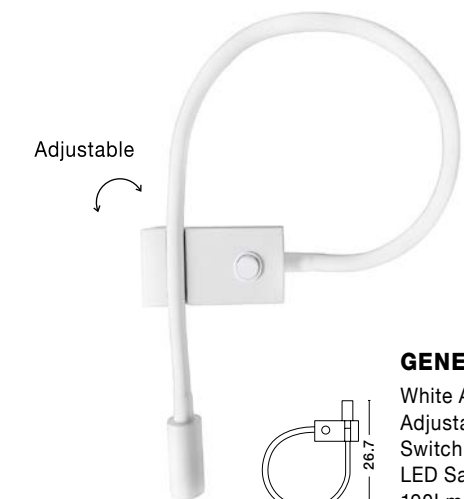

Adjustable

**JACO - 8140321**

White Aluminium  
Adjustable  
Switch On/Off  
LED Samsung 3 Watt  
190Lm 3000K IP20  
L: 10 W: 3 H: 44 cm

Adjustable

**JACO - 8140322**

Black Aluminium  
Adjustable  
Switch On/Off  
LED Samsung 3 Watt  
190Lm 3000K IP20  
L: 10 W: 3 H: 44 cm

Adjustable

**GENEVA - 8126582**

Black Aluminium  
Adjustable  
Switch On/Off  
LED Samsung 3 Watt  
190Lm 3000K IP20  
L: 22.3 W: 4.8 H: 26.7 cm

Adjustable

**GENEVA - 8126581**

White Aluminium  
Adjustable  
Switch On/Off  
LED Samsung 3 Watt  
190Lm 3000K IP20  
L: 22.3 W: 4.8 H: 26.7 cm