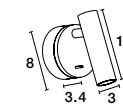

CLIP - 9030201
 Sandy White Aluminium
 LED Philips 3 Watt
 Switch On/Off
 190Lm 3000K IP20
 D: 8 W: 3.4 H: 11 cm

CLIP - 9030202
 Sandy Black Aluminium
 LED Philips 3 Watt
 Switch On/Off
 190Lm 3000K IP20
 D: 8 W: 3.4 H: 11 cm

Rotating & Adjustable

LAREDO - 8140523
 Black Aluminium
 Adjustable
 Switch On/Off
 LED Samsung 3 Watt
 190Lm 3000K IP20
 L: 11 W: 9 H: 11 cm

Rotating & Adjustable

CLIP - 9030203
 Satin Brass Aluminium
 LED Philips 3 Watt
 Switch On/Off
 190Lm 3000K IP20
 D: 8 W: 3.4 H: 11 cm