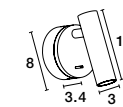

**ANTI
GLARE
NETWORK**

Rotating & Adjustable

LAREDO - 8140521
 White Aluminium
 Adjustable
 Switch On/Off
 LED Samsung 3 Watt
 190Lm 3000K IP20
 L: 11 W: 9 H: 11 cm

Rotating & Adjustable

LAREDO - 8140522
 Chrome Aluminium
 Adjustable
 Switch On/Off
 LED Samsung 3 Watt
 190Lm 3000K IP20
 L: 11 W: 9 H: 11 cm

Rotating & Adjustable

LAREDO - 8140523
 Black Aluminium
 Adjustable
 Switch On/Off
 LED Samsung 3 Watt
 190Lm 3000K IP20
 L: 11 W: 9 H: 11 cm

Rotating & Adjustable

CLIP - 9030203
 Satin Brass Aluminium
 LED Philips 3 Watt
 Switch On/Off
 190Lm 3000K IP20
 D: 8 W: 3.4 H: 11 cm