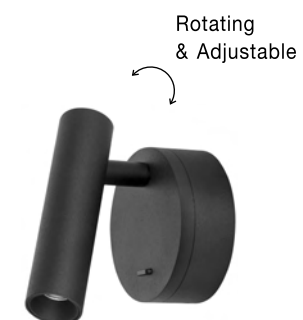

CLIP - 9030201
 Sandy White Aluminium
 LED Philips 3 Watt
 Switch On/Off
 190Lm 3000K IP20
 D: 8 W: 3.4 H: 11 cm

CLIP - 9030202
 Sandy Black Aluminium
 LED Philips 3 Watt
 Switch On/Off
 190Lm 3000K IP20
 D: 8 W: 3.4 H: 11 cm

**ANTI
GLARE
NETWORK**

Rotating & Adjustable

LAREDO - 8140521
 White Aluminium
 Adjustable
 Switch On/Off
 LED Samsung 3 Watt
 190Lm 3000K IP20
 L: 11 W: 9 H: 11 cm

Rotating & Adjustable

LAREDO - 8140522
 Chrome Aluminium
 Adjustable
 Switch On/Off
 LED Samsung 3 Watt
 190Lm 3000K IP20
 L: 11 W: 9 H: 11 cm

Rotating & Adjustable

LAREDO - 8140523
 Black Aluminium
 Adjustable
 Switch On/Off
 LED Samsung 3 Watt
 190Lm 3000K IP20
 L: 11 W: 9 H: 11 cm

Rotating & Adjustable

CLIP - 9030203
 Satin Brass Aluminium
 LED Philips 3 Watt
 Switch On/Off
 190Lm 3000K IP20
 D: 8 W: 3.4 H: 11 cm