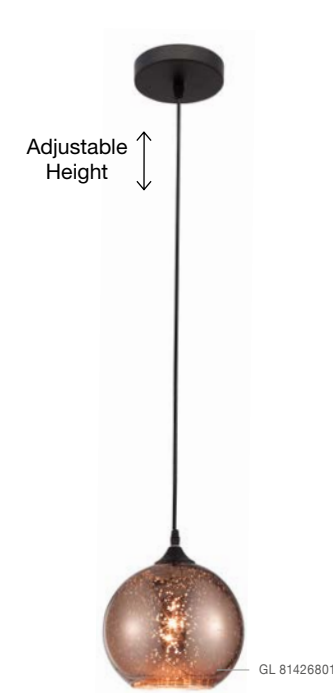

MAYAN - 9988103
 Chrome Metal
 Smoky Gray Glass
 LED E27 1x12 Watt 230 Volt
 IP20 Bulb Excluded
 D: 30 H1: 53 H2: 120 cm

MAYAN - 9988104
 Chrome Metal
 Champagne Glass
 LED E27 1x12 Watt 230 Volt
 IP20 Bulb Excluded
 D: 30 H1: 53 H2: 120 cm

MAYAN - 9988105
 Matt Black Metal
 Copper Glass
 LED E27 1x12 Watt 230 Volt
 IP20 Bulb Excluded
 D: 30 H1: 53 H2: 120 cm

BLAZE - 8142680
 Copper Glass
 Black Metal
 LED E27 1x12 Watt 230 Volt
 IP20 Bulb Excluded
 D: 18 H1: 18 H2: 130 cm

BLAZE - 8142681
 Copper Glass
 Black Metal
 LED E27 3x12 Watt 230 Volt
 IP20 Bulb Excluded
 D: 35 H: 155 cm