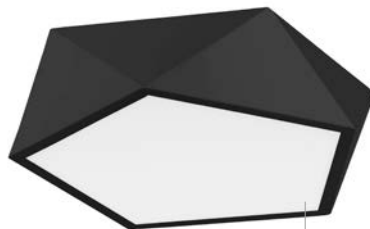

ET 81862011

DARIUS - 8186201

Metal & Acrylic Diffuser
Matt White Outside & Inside
LED E27 4x12 Watt 230 Volt
IP20 Bulb Excluded
D: 40 H: 10 cm

ET 81862011

DARIUS - 8186204

Metal & Acrylic Diffuser
Satin Nickel Outside
Matt White Inside
LED E27 4x12 Watt 230 Volt
IP20 Bulb Excluded
D: 40 H: 10 cm

ET 81862011

DARIUS - 8186205

Metal & Acrylic Diffuser
Bronze Outside
Matt White Inside
LED E27 4x12 Watt 230 Volt
IP20 Bulb Excluded
D: 40 H: 10 cm

ET 81862011

DARIUS - 8186203

Metal & Acrylic Diffuser
Coffee Brown Outside
Matt White Inside
LED E27 4x12 Watt 230 Volt
IP20 Bulb Excluded
D: 40 H: 10 cm

ET 81862011

DARIUS - 8186202

Metal & Acrylic Diffuser
Black Outside
Matt White Inside
LED E27 4x12 Watt 230 Volt
IP20 Bulb Excluded
D: 40 H: 10 cm