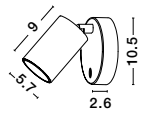

Rotating & Adjustable

**NET - 9011922**

Sandy Black Aluminium  
Switch On/Off  
LED GU10 1x10 Watt IP20  
220-240 Volt Bulb Excluded  
D: 5.7 H: 9 H2: 10.5 cm

Rotating & Adjustable

**NET - 9011921**

Sandy White Aluminium  
Switch On/Off  
LED GU10 1x10 Watt IP20  
220-240 Volt Bulb Excluded  
D: 5.7 H: 9 H2: 10.5 cm

**EPIC - 9136181**

White Aluminium  
LED 6 Watt 579Lm  
3000K 220-240 Volt 50Hz  
Beam Angle 90° IP20  
L: 9.8 W: 10 H: 8 cm

**EPIC - 9136180**

Black Aluminium  
LED 6 Watt 579Lm  
3000K 220-240 Volt 50Hz  
Beam Angle 90° IP20  
L: 9.8 W: 10 H: 8 cm

Adjustable

**WAN - 9184311**

Sandy White Aluminium  
LED GU10 1x10 Watt IP20  
220-240 Volt Bulb Excluded  
D: 5.6 H: 15 cm

Rotating & Adjustable

**DEXTER - 821602**

Sandy White Aluminium  
LED GU10 1x10 Watt IP20  
220-240 Volt Bulb Excluded  
D: 6.2 H: 15 cm

Adjustable

**WAN - 9184312**

Sandy Black Aluminium  
LED GU10 1x10 Watt IP20  
220-240 Volt Bulb Excluded  
D: 5.6 H: 15 cm

Rotating & Adjustable

**DEXTER - 821601**

Sandy Black Aluminium  
LED GU10 1x10 Watt IP20  
220-240 Volt Bulb Excluded  
D: 6.2 H: 15 cm