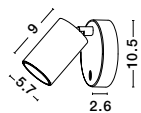

Rotating & Adjustable

**NET - 9011922**

Sandy Black Aluminium  
Switch On/Off  
LED GU10 1x10 Watt IP20  
220-240 Volt Bulb Excluded  
D: 5.7 H: 9 H2: 10.5 cm

Rotating & Adjustable

**NET - 9011921**

Sandy White Aluminium  
Switch On/Off  
LED GU10 1x10 Watt IP20  
220-240 Volt Bulb Excluded  
D: 5.7 H: 9 H2: 10.5 cm

**EPIC - 9136181**

White Aluminium  
LED 6 Watt 579Lm  
3000K 220-240 Volt 50Hz  
Beam Angle 90° IP20  
L: 9.8 W: 10 H: 8 cm

**EPIC - 9136180**

Black Aluminium  
LED 6 Watt 579Lm  
3000K 220-240 Volt 50Hz  
Beam Angle 90° IP20  
L: 9.8 W: 10 H: 8 cm

Adjustable

**WAN - 9184311**

Sandy White Aluminium  
LED GU10 1x10 Watt IP20  
220-240 Volt Bulb Excluded  
D: 5.6 H: 15 cm

Rotating & Adjustable

**DEXTER - 821602**

Sandy White Aluminium  
LED GU10 1x10 Watt IP20  
220-240 Volt Bulb Excluded  
D: 6.2 H: 15 cm

Adjustable

**WAN - 9184312**

Sandy Black Aluminium  
LED GU10 1x10 Watt IP20  
220-240 Volt Bulb Excluded  
D: 5.6 H: 15 cm

Rotating & Adjustable

**DEXTER - 821601**

Sandy Black Aluminium  
LED GU10 1x10 Watt IP20  
220-240 Volt Bulb Excluded  
D: 6.2 H: 15 cm