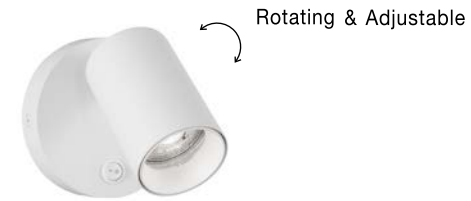

Rotating & Adjustable

**NET - 9011922**

Sandy Black Aluminium  
Switch On/Off  
LED GU10 1x10 Watt IP20  
220-240 Volt Bulb Excluded  
D: 5.7 H: 9 H2: 10.5 cm

Rotating & Adjustable

**NET - 9011921**

Sandy White Aluminium  
Switch On/Off  
LED GU10 1x10 Watt IP20  
220-240 Volt Bulb Excluded  
D: 5.7 H: 9 H2: 10.5 cm

**EPIC - 9136181**

White Aluminium  
LED 6 Watt 579Lm  
3000K 220-240 Volt 50Hz  
Beam Angle 90° IP20  
L: 9.8 W: 10 H: 8 cm

**EPIC - 9136180**

Black Aluminium  
LED 6 Watt 579Lm  
3000K 220-240 Volt 50Hz  
Beam Angle 90° IP20  
L: 9.8 W: 10 H: 8 cm

Adjustable

**WAN - 9184311**

Sandy White Aluminium  
LED GU10 1x10 Watt IP20  
220-240 Volt Bulb Excluded  
D: 5.6 H: 15 cm

Rotating & Adjustable

**DEXTER - 821602**

Sandy White Aluminium  
LED GU10 1x10 Watt IP20  
220-240 Volt Bulb Excluded  
D: 6.2 H: 15 cm

Adjustable

**WAN - 9184312**

Sandy Black Aluminium  
LED GU10 1x10 Watt IP20  
220-240 Volt Bulb Excluded  
D: 5.6 H: 15 cm

Rotating & Adjustable

**DEXTER - 821601**

Sandy Black Aluminium  
LED GU10 1x10 Watt IP20  
220-240 Volt Bulb Excluded  
D: 6.2 H: 15 cm