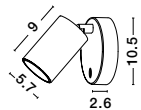

Rotating & Adjustable

**NET - 9011922**

Sandy Black Aluminium  
Switch On/Off  
LED GU10 1x10 Watt IP20  
220-240 Volt Bulb Excluded  
D: 5.7 H: 9 H2: 10.5 cm

Rotating & Adjustable

**NET - 9011921**

Sandy White Aluminium  
Switch On/Off  
LED GU10 1x10 Watt IP20  
220-240 Volt Bulb Excluded  
D: 5.7 H: 9 H2: 10.5 cm

**EPIC - 9136181**

White Aluminium  
LED 6 Watt 579Lm  
3000K 220-240 Volt 50Hz  
Beam Angle 90° IP20  
L: 9.8 W: 10 H: 8 cm

**EPIC - 9136180**

Black Aluminium  
LED 6 Watt 579Lm  
3000K 220-240 Volt 50Hz  
Beam Angle 90° IP20  
L: 9.8 W: 10 H: 8 cm

Adjustable

**WAN - 9184311**

Sandy White Aluminium  
LED GU10 1x10 Watt IP20  
220-240 Volt Bulb Excluded  
D: 5.6 H: 15 cm

Rotating & Adjustable

**DEXTER - 821602**

Sandy White Aluminium  
LED GU10 1x10 Watt IP20  
220-240 Volt Bulb Excluded  
D: 6.2 H: 15 cm