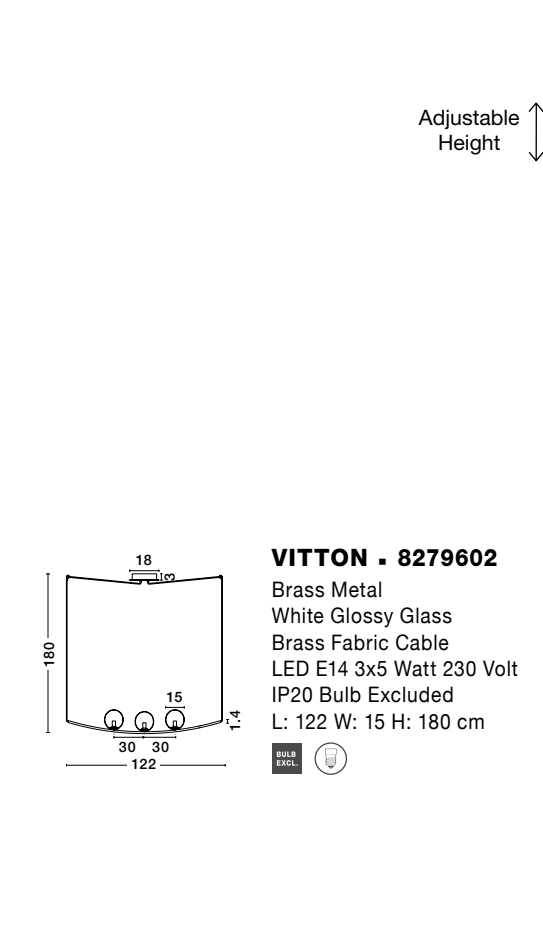

VITTON - 8279601
 Brass Metal
 White Glossy Glass
 Brass Fabric Cable
 LED E27 1x12 Watt 230 Volt
 IP20 Bulb Excluded
 L: 150 W: 20 H: 120 cm

VITTON - 8279603
 Brass Metal
 White Glossy Glass
 LED E14 1x5 Watt 230 Volt
 IP20 Bulb Excluded
 D: 21 W: 18 H: 22 cm

VITTON - 8279602
 Brass Metal
 White Glossy Glass
 Brass Fabric Cable
 LED E14 3x5 Watt 230 Volt
 IP20 Bulb Excluded
 L: 122 W: 15 H: 180 cm