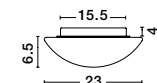

BREST - 832401

White Opal Glass & Metal
LED E27 1x12 Watt 230 Volt
IP44 Bulb Excluded
D: 23 H: 10.5 cm