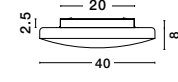

GL 61005211

**IVI - 6100521**

White Opal Glass  
White Metal

LED E27 1x12 Watt 230 Volt  
IP44 Bulb Excluded  
D: 26 H: 7 cm

GL 61005231

**IVI - 6100523**

White Opal Glass  
White Metal

LED E27 2x12 Watt 230 Volt  
IP44 Bulb Excluded  
D: 40 H: 8 cm