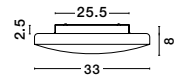

IVI - 6100522

White Opal Glass
White Metal

LED E27 2x12 Watt 230 Volt
IP44 Bulb Excluded
D: 33 H: 8 cm