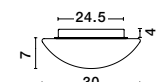

BREST - 832402

White Opal Glass & Metal
LED E27 2x12 Watt 230 Volt
IP44 Bulb Excluded
D: 30 H: 11 cm