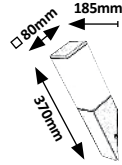

# BONN

**8337**

**8338**

**8339**

**8337** (M) (P)

☒ E27 / 1x max. 60W  
IP44 • 19130  
matte black/white

5 998250 383378

**8338** (M) (P)