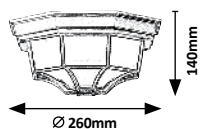

**8346**

**8344**

**8343**

**8345**

**8343** (M) (G)

☒ E27 / 1x max. 60W  
IP43 • 9449  
matte black/transparent

5 998250 383439

**8344** (M) (G)