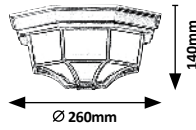

**8346**

**8344**

**8343**

**8345**

**8343** (M) (G)

☒ E27 / 1x max. 60W  
IP43 • 9449  
matte black/transparent

5 998250 383439

**8344** (M) (G)