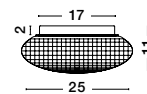

GL 8381241

SENS - 838124
Smoke Chrome Glass
Black Metal
LED E27 1x12 Watt 230 Volt
IP44 Bulb Excluded
D: 25 H: 11 cm

GL 8381231

SENS - 838123
Clear Glass
White Metal
LED E27 1x12 Watt 230 Volt
IP44 Bulb Excluded
D: 25 H: 11 cm

GL 8381221

SENS - 838122
White Glass
White Metal
LED E27 1x12 Watt 230 Volt
IP44 Bulb Excluded
D: 25 H: 11 cm

GL 97382541

CLAM - 9738254
Smoke Chrome Glass
White Metal
LED E27 2x12 Watt 230 Volt
IP44 Bulb Excluded
D: 30 H: 12 cm