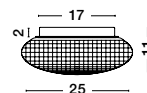

GL 8381241

SENS - 838124
Smoke Chrome Glass
Black Metal
LED E27 1x12 Watt 230 Volt
IP44 Bulb Excluded
D: 25 H: 11 cm

GL 8381231

SENS - 838123
Clear Glass
White Metal
LED E27 1x12 Watt 230 Volt
IP44 Bulb Excluded
D: 25 H: 11 cm

GL 8381221

SENS - 838122
White Glass
White Metal
LED E27 1x12 Watt 230 Volt
IP44 Bulb Excluded
D: 25 H: 11 cm

GL 97382541

CLAM - 9738254
Smoke Chrome Glass
White Metal
LED E27 2x12 Watt 230 Volt
IP44 Bulb Excluded
D: 30 H: 12 cm