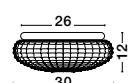

CLAM - 9738256
White Glass
White Metal
LED E27 2x12 Watt 230 Volt
IP44 Bulb Excluded
D: 30 H: 12 cm

IP44

IP44