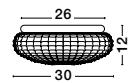

CLAM - 9738255
Clear Glass
White Metal
LED E27 2x12 Watt 230 Volt
IP44 Bulb Excluded
D: 30 H: 12 cm