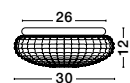

GL 8381241

SENS - 838124
Smoke Chrome Glass
Black Metal
LED E27 1x12 Watt 230 Volt
IP44 Bulb Excluded
D: 25 H: 11 cm

GL 8381231

SENS - 838123
Clear Glass
White Metal
LED E27 1x12 Watt 230 Volt
IP44 Bulb Excluded
D: 25 H: 11 cm

GL 8381221

SENS - 838122
White Glass
White Metal
LED E27 1x12 Watt 230 Volt
IP44 Bulb Excluded
D: 25 H: 11 cm

GL 97382541

CLAM - 9738254
Smoke Chrome Glass
White Metal
LED E27 2x12 Watt 230 Volt
IP44 Bulb Excluded
D: 30 H: 12 cm