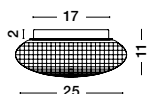

GL 8381241

SENS - 838124
Smoke Chrome Glass
Black Metal
LED E27 1x12 Watt 230 Volt
IP44 Bulb Excluded
D: 25 H: 11 cm

GL 8381231

SENS - 838123
Clear Glass
White Metal
LED E27 1x12 Watt 230 Volt
IP44 Bulb Excluded
D: 25 H: 11 cm

GL 8381221

SENS - 838122
White Glass
White Metal
LED E27 1x12 Watt 230 Volt
IP44 Bulb Excluded
D: 25 H: 11 cm

GL 97382541

CLAM - 9738254
Smoke Chrome Glass
White Metal
LED E27 2x12 Watt 230 Volt
IP44 Bulb Excluded
D: 30 H: 12 cm