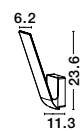

IP65

VITORIA - 8401030

Dark Gray Aluminium
LED 5 Watt 522Lm
3000K 220-240 Volt 50Hz
Beam Angle 120° IP65
AC Driver Included
L: 6.2 W: 12 H: 23.6 cm

Rotating

FOCUS - 752470

Dark Gray Aluminium & Glass
Osram LED 6 Watt 420Lm
3000K 220-240 Volt 50Hz
Beam Angle 44° IP54
L: 8.5 W: 14 H: 12 cm