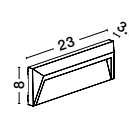

LUTON - 8403622
Dark Gray ABS
LED 1.6 Watt
212Lm 3000K IP65
100-220 Volt 50Hz
RC Driver Included
L: 23 W: 3.3 H: 8 cm