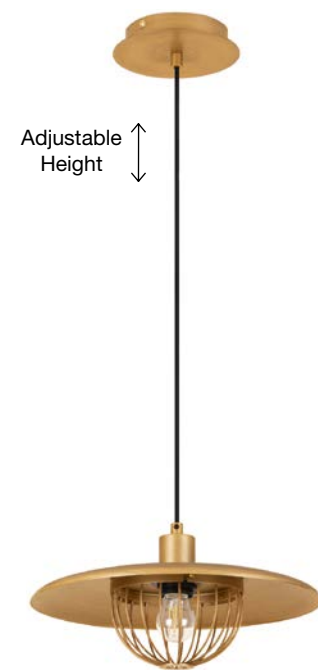

ERIBERTO - 8436421
 Rust Copper Metal
 LED E27 1x12 Watt 230 Volt
 IP20 Bulb Excluded
 D: 25 H1: 25 H2: 150 cm

FOX - 9035952
 Gold & Black Metal
 LED E27 1x12 Watt 230 Volt
 IP20 Bulb Excluded
 D: 33 H: 150 cm

ERIBERTO - 8436420
 Rust Copper Metal
 LED E27 1x12 Watt 230 Volt
 IP20 Bulb Excluded
 D: 35 H1: 18 H2: 150 cm

FOX - 9035951
 Gold Metal
 LED E27 1x12 Watt 230 Volt
 IP20 Bulb Excluded
 D: 33 H: 150 cm