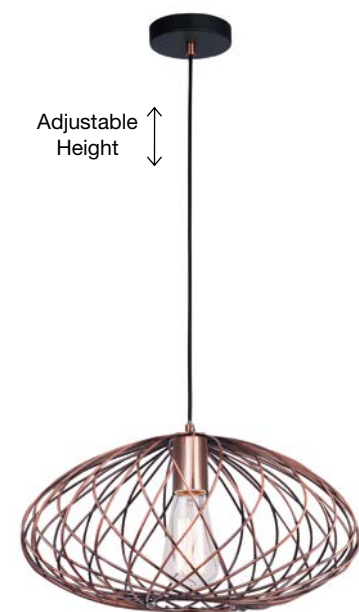

ERIBERTO - 8436421
 Rust Copper Metal
 LED E27 1x12 Watt 230 Volt
 IP20 Bulb Excluded
 D: 25 H1: 25 H2: 150 cm

FOX - 9035952
 Gold & Black Metal
 LED E27 1x12 Watt 230 Volt
 IP20 Bulb Excluded
 D: 33 H: 150 cm

ERIBERTO - 8436420
 Rust Copper Metal
 LED E27 1x12 Watt 230 Volt
 IP20 Bulb Excluded
 D: 35 H1: 18 H2: 150 cm

FOX - 9035951
 Gold Metal
 LED E27 1x12 Watt 230 Volt
 IP20 Bulb Excluded
 D: 33 H: 150 cm