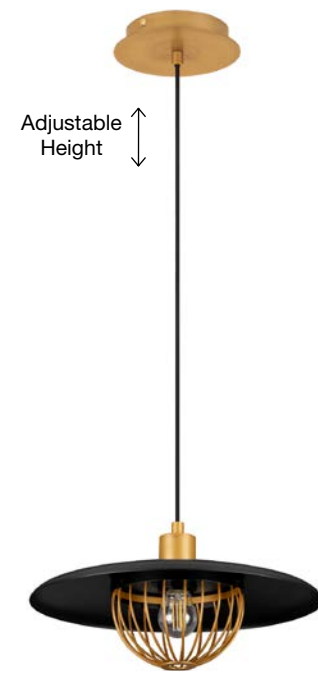

ERIBERTO - 8436421
 Rust Copper Metal
 LED E27 1x12 Watt 230 Volt
 IP20 Bulb Excluded
 D: 25 H1: 25 H2: 150 cm

FOX - 9035952
 Gold & Black Metal
 LED E27 1x12 Watt 230 Volt
 IP20 Bulb Excluded
 D: 33 H: 150 cm

ERIBERTO - 8436420
 Rust Copper Metal
 LED E27 1x12 Watt 230 Volt
 IP20 Bulb Excluded
 D: 35 H1: 18 H2: 150 cm

FOX - 9035951
 Gold Metal
 LED E27 1x12 Watt 230 Volt
 IP20 Bulb Excluded
 D: 33 H: 150 cm