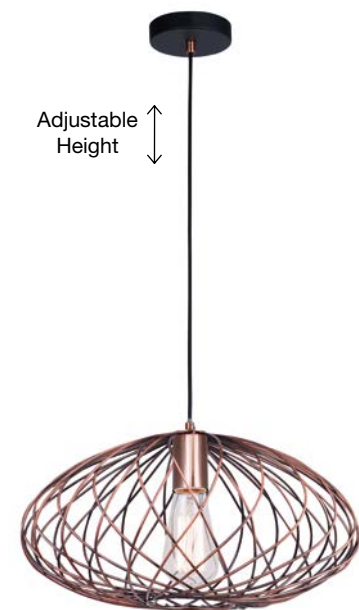

ERIBERTO - 8436421
 Rust Copper Metal
 LED E27 1x12 Watt 230 Volt
 IP20 Bulb Excluded
 D: 25 H1: 25 H2: 150 cm

FOX - 9035952
 Gold & Black Metal
 LED E27 1x12 Watt 230 Volt
 IP20 Bulb Excluded
 D: 33 H: 150 cm

ERIBERTO - 8436420
 Rust Copper Metal
 LED E27 1x12 Watt 230 Volt
 IP20 Bulb Excluded
 D: 35 H1: 18 H2: 150 cm

FOX - 9035951
 Gold Metal
 LED E27 1x12 Watt 230 Volt
 IP20 Bulb Excluded
 D: 33 H: 150 cm