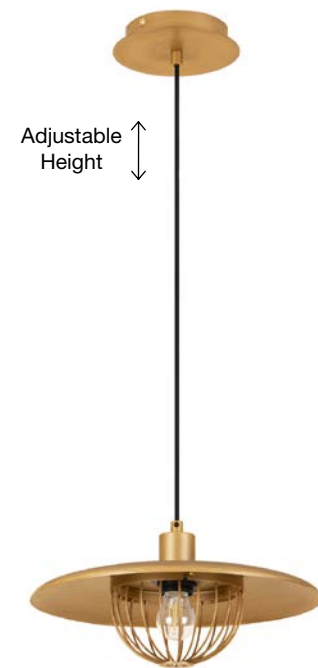

ERIBERTO - 8436421
 Rust Copper Metal
 LED E27 1x12 Watt 230 Volt
 IP20 Bulb Excluded
 D: 25 H1: 25 H2: 150 cm

FOX - 9035952
 Gold & Black Metal
 LED E27 1x12 Watt 230 Volt
 IP20 Bulb Excluded
 D: 33 H: 150 cm

ERIBERTO - 8436420
 Rust Copper Metal
 LED E27 1x12 Watt 230 Volt
 IP20 Bulb Excluded
 D: 35 H1: 18 H2: 150 cm

FOX - 9035951
 Gold Metal
 LED E27 1x12 Watt 230 Volt
 IP20 Bulb Excluded
 D: 33 H: 150 cm