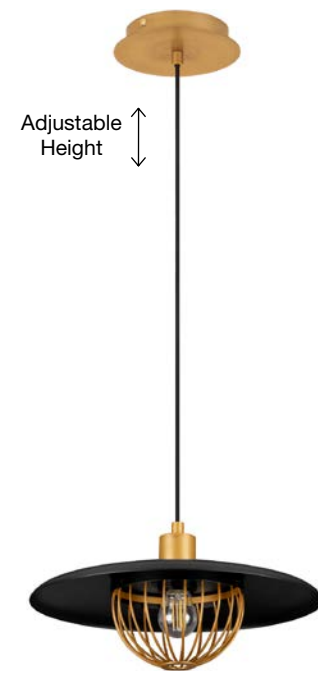

ERIBERTO - 8436421
 Rust Copper Metal
 LED E27 1x12 Watt 230 Volt
 IP20 Bulb Excluded
 D: 25 H1: 25 H2: 150 cm

FOX - 9035952
 Gold & Black Metal
 LED E27 1x12 Watt 230 Volt
 IP20 Bulb Excluded
 D: 33 H: 150 cm

ERIBERTO - 8436420
 Rust Copper Metal
 LED E27 1x12 Watt 230 Volt
 IP20 Bulb Excluded
 D: 35 H1: 18 H2: 150 cm

FOX - 9035951
 Gold Metal
 LED E27 1x12 Watt 230 Volt
 IP20 Bulb Excluded
 D: 33 H: 150 cm