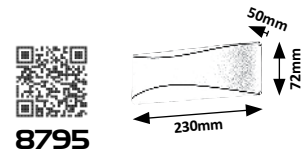

INNSBRUCK

MANHATTAN

BIRMINGHAM

8748 (M) (P)

☒ E27 / 1x max. 14W
IP44
antique gold/white

8749 (M) (P)

☒ E27 / 1x max. 14W
IP44
satin chrome/white

8359 (M) (P)