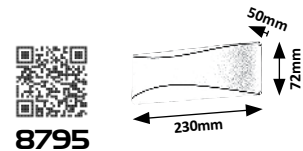

INNSBRUCK

MANHATTAN

BIRMINGHAM

8748 (M) (P)

☒ E27 / 1x max. 14W
IP44
antique gold/white

8749 (M) (P)

☒ E27 / 1x max. 14W
IP44
satin chrome/white

8359 (M) (P)