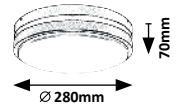

HAMBURG

8847

8848

8849

8850

8847 (M) (P)

LED / 10W
(720lm, 4000K) incl.
IP44
anthracite/white

8848 (M) (P)

LED / 12W
(900lm, 4000K) incl.
IP44
anthracite/white

8849 (M) (P)

LED / 10W
(680lm, 4000K) incl.
IP44
anthracite/white

8850 (M) (P)

LED / 12W
(900lm, 4000K) incl.
IP44
anthracite/white