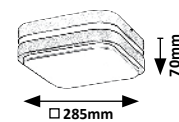

HAMBURG

8847

8848

8849

8850

8847 (M) (P)

LED / 10W
(720lm, 4000K) incl.
IP44
anthracite/white

8848 (M) (P)

LED / 12W
(900lm, 4000K) incl.
IP44
anthracite/white

8849 (M) (P)

LED / 10W
(680lm, 4000K) incl.
IP44
anthracite/white

8850 (M) (P)

LED / 12W
(900lm, 4000K) incl.
IP44
anthracite/white