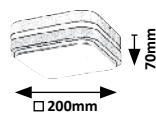

HAMBURG

8847

8848

8849

8850

8847 (M) (P)

LED / 10W
(720lm, 4000K) incl.
IP44
anthracite/white

8848 (M) (P)

LED / 12W
(900lm, 4000K) incl.
IP44
anthracite/white

8849 (M) (P)

LED / 10W
(680lm, 4000K) incl.
IP44
anthracite/white

8850 (M) (P)

LED / 12W
(900lm, 4000K) incl.
IP44
anthracite/white