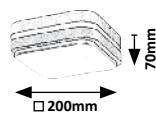

HAMBURG

8847

8848

8849

8850

8847 (M) (P)

LED / 10W
(720lm, 4000K) incl.
IP44
anthracite/white

8848 (M) (P)

LED / 12W
(900lm, 4000K) incl.
IP44
anthracite/white

8849 (M) (P)

LED / 10W
(680lm, 4000K) incl.
IP44
anthracite/white

8850 (M) (P)

LED / 12W
(900lm, 4000K) incl.
IP44
anthracite/white