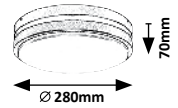

HAMBURG

8847

8848

8849

8850

8847 (M) (P)

LED / 10W
(720lm, 4000K) incl.
IP44
anthracite/white

8848 (M) (P)

LED / 12W
(900lm, 4000K) incl.
IP44
anthracite/white

8849 (M) (P)

LED / 10W
(680lm, 4000K) incl.
IP44
anthracite/white

8850 (M) (P)

LED / 12W
(900lm, 4000K) incl.
IP44
anthracite/white