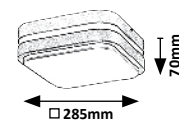

HAMBURG

8847

8848

8849

8850

8847 (M) (P)

LED / 10W
(720lm, 4000K) incl.
IP44
anthracite/white

8848 (M) (P)

LED / 12W
(900lm, 4000K) incl.
IP44
anthracite/white

8849 (M) (P)

LED / 10W
(680lm, 4000K) incl.
IP44
anthracite/white

8850 (M) (P)

LED / 12W
(900lm, 4000K) incl.
IP44
anthracite/white