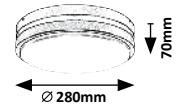

HAMBURG

8847

8848

8849

8850

8847 (M) (P)

LED / 10W
(720lm, 4000K) incl.
IP44
anthracite/white

8848 (M) (P)

LED / 12W
(900lm, 4000K) incl.
IP44
anthracite/white

8849 (M) (P)

LED / 10W
(680lm, 4000K) incl.
IP44
anthracite/white

8850 (M) (P)

LED / 12W
(900lm, 4000K) incl.
IP44
anthracite/white