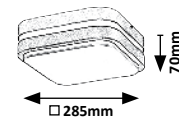

# HAMBURG

**8847**

**8848**

**8849**

**8850**

**8847** (M) (P)

LED / 10W  
(720lm, 4000K) incl.  
IP44  
anthracite/white

**8848** (M) (P)

LED / 12W  
(900lm, 4000K) incl.  
IP44  
anthracite/white

**8849** (M) (P)

LED / 10W  
(680lm, 4000K) incl.  
IP44  
anthracite/white

**8850** (M) (P)

LED / 12W  
(900lm, 4000K) incl.  
IP44  
anthracite/white