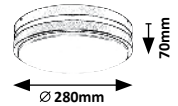

# HAMBURG

**8847**

**8848**

**8849**

**8850**

**8847** (M) (P)

LED / 10W  
(720lm, 4000K) incl.  
IP44  
anthracite/white

**8848** (M) (P)

LED / 12W  
(900lm, 4000K) incl.  
IP44  
anthracite/white

**8849** (M) (P)

LED / 10W  
(680lm, 4000K) incl.  
IP44  
anthracite/white

**8850** (M) (P)

LED / 12W  
(900lm, 4000K) incl.  
IP44  
anthracite/white