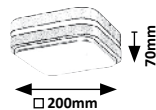

# HAMBURG

**8847**

**8848**

**8849**

**8850**

**8847** (M) (P)

LED / 10W  
(720lm, 4000K) incl.  
IP44  
anthracite/white

**8848** (M) (P)

LED / 12W  
(900lm, 4000K) incl.  
IP44  
anthracite/white

**8849** (M) (P)

LED / 10W  
(680lm, 4000K) incl.  
IP44  
anthracite/white

**8850** (M) (P)

LED / 12W  
(900lm, 4000K) incl.  
IP44  
anthracite/white