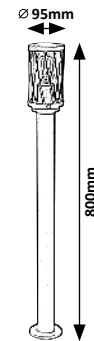

BUDAPEST

8888

8890

8889

8888 (M) (P)

☒ E27 / 1x max. 40W
IP44
brown/transparent

8889 (M) (P)

☒ E27 / 1x max. 40W
IP44
brown/transparent

8890 (M) (P)

☒ E27 / 1x max. 40W
IP44
brown/transparent