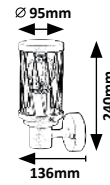

BUDAPEST

8888

8890

8889

8888 (M) (P)

☒ E27 / 1x max. 40W
IP44
brown/transparent

8889 (M) (P)

☒ E27 / 1x max. 40W
IP44
brown/transparent

8890 (M) (P)

☒ E27 / 1x max. 40W
IP44
brown/transparent