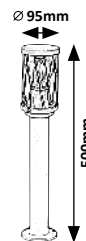

BUDAPEST

8888

8890

8889

8888 (M) (P)

☒ E27 / 1x max. 40W
IP44
brown/transparent

8889 (M) (P)

☒ E27 / 1x max. 40W
IP44
brown/transparent

8890 (M) (P)

☒ E27 / 1x max. 40W
IP44
brown/transparent