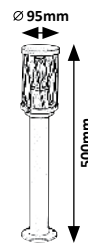

BUDAPEST

8888

8890

8889

8888 (M) (P)

☒ E27 / 1x max. 40W
IP44
brown/transparent

8889 (M) (P)

☒ E27 / 1x max. 40W
IP44
brown/transparent

8890 (M) (P)

☒ E27 / 1x max. 40W
IP44
brown/transparent