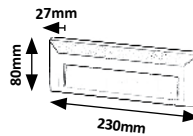

TRENTO

8893

8894

PUEBLO

8011

8893

(P)

LED / 3W
(100lm, 4000K) incl.
IP65
white