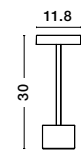

Charging time: 7-10hrs

- Touch 1: 100% of light - 4hrs
- Touch 2: 40% of light - 10 hrs
- Touch 3: 10% of light - 50 hrs

IP54

**FUMO - 9002863**

Dimmable

White Aluminium & Acrylic  
LED 2 Watt 230Lm  
3000K 220-240 Volt  
Beam Angle 163° IP54  
Switch On/Off / USB Wire  
D: 11.8 H: 30 cm

**FUMO - 9002864**

Dimmable

Black Aluminium & Acrylic  
LED 2 Watt 230Lm 3000K  
3000K 220-240 Volt  
Beam Angle 163° IP54  
Switch On/Off / USB Wire  
D: 11.8 H: 30 cm

USB CHARGER

**FABIO - 9492441**

Dimmable

Black Die-Casting Aluminium  
& Frost Acrylic  
LED 2 Watt 280Lm  
3000K DC 5 Volt  
Beam Angle 83° IP54  
Switch On/Off / USB Wire  
D: 19 H: 38 cm