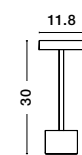

Charging time: 7-10hrs

- Touch 1: 100% of light - 4hrs
- Touch 2: 40% of light - 10 hrs
- Touch 3: 10% of light - 50 hrs

IP54

**FUMO - 9002863**

Dimmable

White Aluminium & Acrylic  
LED 2 Watt 230Lm  
3000K 220-240 Volt  
Beam Angle 163° IP54  
Switch On/Off / USB Wire  
D: 11.8 H: 30 cm

**FUMO - 9002864**

Dimmable

Black Aluminium & Acrylic  
LED 2 Watt 230Lm 3000K  
3000K 220-240 Volt  
Beam Angle 163° IP54  
Switch On/Off / USB Wire  
D: 11.8 H: 30 cm

USB CHARGER

**FABIO - 9492441**

Dimmable

Black Die-Casting Aluminium  
& Frost Acrylic  
LED 2 Watt 280Lm  
3000K DC 5 Volt  
Beam Angle 83° IP54  
Switch On/Off / USB Wire  
D: 19 H: 38 cm