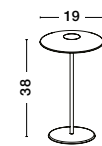

Charging time: 7-10hrs

- Touch 1: 100% of light - 4hrs
- Touch 2: 40% of light - 10 hrs
- Touch 3: 10% of light - 50 hrs

IP54

**FUMO - 9002863**

Dimmable

White Aluminium & Acrylic  
LED 2 Watt 230Lm  
3000K 220-240 Volt  
Beam Angle 163° IP54  
Switch On/Off / USB Wire  
D: 11.8 H: 30 cm

**FUMO - 9002864**

Dimmable

Black Aluminium & Acrylic  
LED 2 Watt 230Lm 3000K  
3000K 220-240 Volt  
Beam Angle 163° IP54  
Switch On/Off / USB Wire  
D: 11.8 H: 30 cm

USB CHARGER

**FABIO - 9492441**

Dimmable

Black Die-Casting Aluminium  
& Frost Acrylic  
LED 2 Watt 280Lm  
3000K DC 5 Volt  
Beam Angle 83° IP54  
Switch On/Off / USB Wire  
D: 19 H: 38 cm