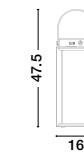

Charging time: 7-10hrs

- Touch 1: 100% of light - 4hrs
- Touch 2: 40% of light - 10 hrs
- Touch 3: 10% of light - 50 hrs

VERHAL - 9002862

Dimmable
 Black Aluminium
 & Clear Glass
 LED 2 Watt 200Lm
 3000K 3.7 Volt
 Beam Angle 360° IP54
 Solar / USB Wire / Switch On/Off
 L: 16 W: 16 H: 47.5 cm

VERHAL - 9002861

Dimmable
 White Aluminium
 & Clear Glass
 LED 2 Watt 200Lm
 3000K 3.7 Volt
 Beam Angle 360° IP54
 Solar / USB Wire / Switch On/Off
 L: 16 W: 16 H: 47.5 cm

JIGRA - 9002876

Dimmable
 Black Aluminium
 & Acrylic
 LED 2 Watt 200Lm
 3000K 3.7 Volt
 Beam Angle 306° IP54
 Switch On/Off / USB Wire
 D: 16 W: 16 H: 22.8 cm