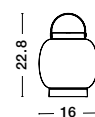

JIGRA - 9002876

Dimmable
Black Aluminium
& Acrylic
LED 2 Watt 200Lm
3000K 3.7 Volt
Beam Angle 306° IP54
Switch On/Off / USB Wire
D: 16 W: 16 H: 22.8 cm