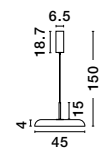

ET 90056491

LINUS . 9005648 · 3000K Triac Dimmable
9005659 · 2700-4000K CCT Dimmable

Sandy White Aluminium
& Acrylic
LED 40 Watt 220-240 Volt
2541Lm IP20
Remote Control Included
D: 45 H: 150 cm