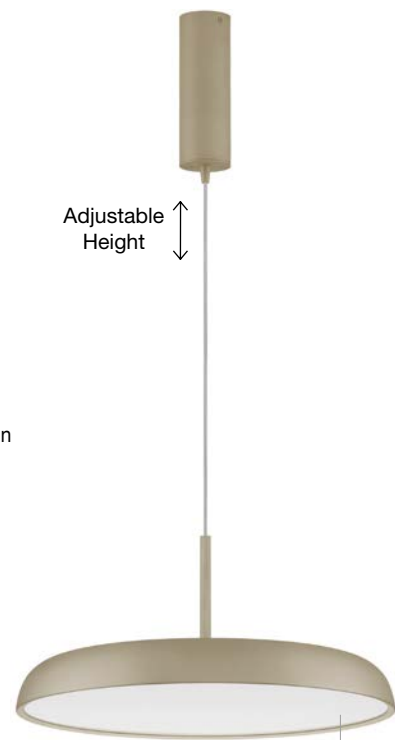

ET 90056491

LINUS . 9005648 · 3000K Triac Dimmable
9005659 · 2700-4000K CCT Dimmable

Sandy White Aluminium
 & Acrylic
 LED 40 Watt 220-240 Volt
 2541Lm IP20
 Remote Control Included
 D: 45 H: 150 cm

ET 90056491

LINUS . 9005649 · 3000K Triac Dimmable
9005660 · 2700-4000K CCT Dimmable

Sandy Black Aluminium
 & Acrylic
 LED 40 Watt 220-240 Volt
 2541Lm IP20
 Remote Control Included
 D: 45 H: 150 cm

Included
 Remote control on
 CCT model

ET 90056491

LINUS . 9005650 · 3000K Triac Dimmable
9005661 · 2700-4000K CCT Dimmable

Champagne Gold Aluminium
 & Acrylic
 LED 40 Watt 220-240 Volt
 2541Lm IP20
 Remote Control Included
 D: 45 H: 150 cm