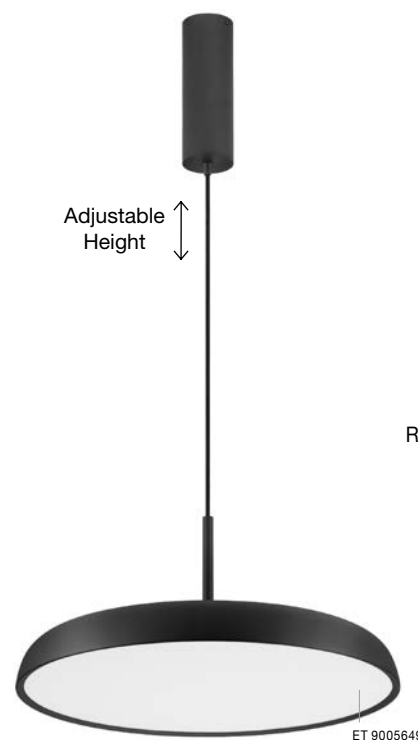

ET 90056491

LINUS . 9005648 · 3000K Triac Dimmable
9005659 · 2700-4000K CCT Dimmable

Sandy White Aluminium
 & Acrylic
 LED 40 Watt 220-240 Volt
 2541Lm IP20
 Remote Control Included
 D: 45 H: 150 cm

ET 90056491

LINUS . 9005649 · 3000K Triac Dimmable
9005660 · 2700-4000K CCT Dimmable

Sandy Black Aluminium
 & Acrylic
 LED 40 Watt 220-240 Volt
 2541Lm IP20
 Remote Control Included
 D: 45 H: 150 cm

Included
 Remote control on
 CCT model

ET 90056491

LINUS . 9005650 · 3000K Triac Dimmable
9005661 · 2700-4000K CCT Dimmable

Champagne Gold Aluminium
 & Acrylic
 LED 40 Watt 220-240 Volt
 2541Lm IP20
 Remote Control Included
 D: 45 H: 150 cm