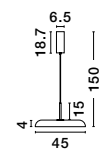

LINUS . 9005649 · 3000K Triac Dimmable
9005660 · 2700-4000K CCT Dimmable

Sandy Black Aluminium
 & Acrylic
 LED 40 Watt 220-240 Volt
 2541Lm IP20
 Remote Control Included
 D: 45 H: 150 cm

Included
 Remote control on
 CCT model