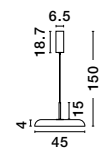

ET 90056491

**LINUS . 9005648** · 3000K Triac Dimmable  
**9005659** · 2700-4000K CCT Dimmable

Sandy White Aluminium  
 & Acrylic  
 LED 40 Watt 220-240 Volt  
 2541Lm IP20  
 Remote Control Included  
 D: 45 H: 150 cm

ET 90056491

**LINUS . 9005649** · 3000K Triac Dimmable  
**9005660** · 2700-4000K CCT Dimmable

Sandy Black Aluminium  
 & Acrylic  
 LED 40 Watt 220-240 Volt  
 2541Lm IP20  
 Remote Control Included  
 D: 45 H: 150 cm