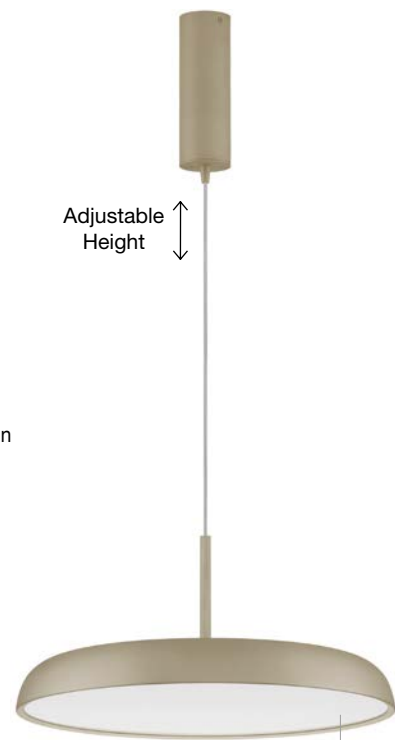

ET 90056491

**LINUS . 9005648** · 3000K Triac Dimmable  
**9005659** · 2700-4000K CCT Dimmable

Sandy White Aluminium  
 & Acrylic  
 LED 40 Watt 220-240 Volt  
 2541Lm IP20  
 Remote Control Included  
 D: 45 H: 150 cm

ET 90056491

**LINUS . 9005649** · 3000K Triac Dimmable  
**9005660** · 2700-4000K CCT Dimmable

Sandy Black Aluminium  
 & Acrylic  
 LED 40 Watt 220-240 Volt  
 2541Lm IP20  
 Remote Control Included  
 D: 45 H: 150 cm

Included  
 Remote control on  
 CCT model

ET 90056491

**LINUS . 9005650** · 3000K Triac Dimmable  
**9005661** · 2700-4000K CCT Dimmable

Champagne Gold Aluminium  
 & Acrylic  
 LED 40 Watt 220-240 Volt  
 2541Lm IP20  
 Remote Control Included  
 D: 45 H: 150 cm