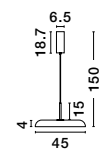

ET 90056491

**LINUS . 9005648** · 3000K Triac Dimmable  
**9005659** · 2700-4000K CCT Dimmable

Sandy White Aluminium  
 & Acrylic  
 LED 40 Watt 220-240 Volt  
 2541Lm IP20  
 Remote Control Included  
 D: 45 H: 150 cm

ET 90056491

**LINUS . 9005649** · 3000K Triac Dimmable  
**9005660** · 2700-4000K CCT Dimmable

Sandy Black Aluminium  
 & Acrylic  
 LED 40 Watt 220-240 Volt  
 2541Lm IP20  
 Remote Control Included  
 D: 45 H: 150 cm