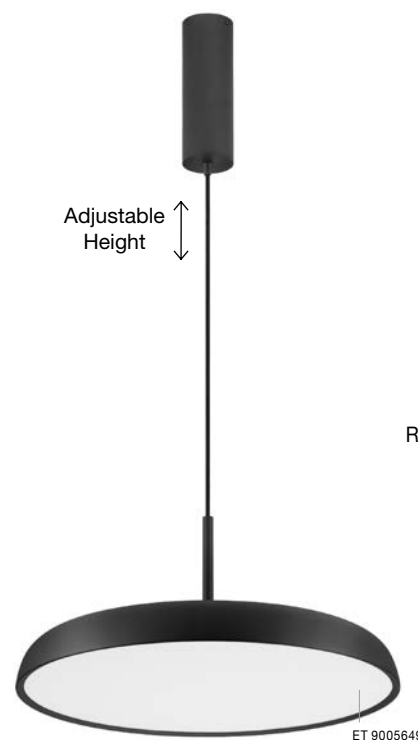

ET 90056491

**LINUS . 9005648** · 3000K Triac Dimmable  
**9005659** · 2700-4000K CCT Dimmable

Sandy White Aluminium  
 & Acrylic  
 LED 40 Watt 220-240 Volt  
 2541Lm IP20  
 Remote Control Included  
 D: 45 H: 150 cm

ET 90056491

**LINUS . 9005649** · 3000K Triac Dimmable  
**9005660** · 2700-4000K CCT Dimmable

Sandy Black Aluminium  
 & Acrylic  
 LED 40 Watt 220-240 Volt  
 2541Lm IP20  
 Remote Control Included  
 D: 45 H: 150 cm

Included  
 Remote control on  
 CCT model

ET 90056491

**LINUS . 9005650** · 3000K Triac Dimmable  
**9005661** · 2700-4000K CCT Dimmable

Champagne Gold Aluminium  
 & Acrylic  
 LED 40 Watt 220-240 Volt  
 2541Lm IP20  
 Remote Control Included  
 D: 45 H: 150 cm