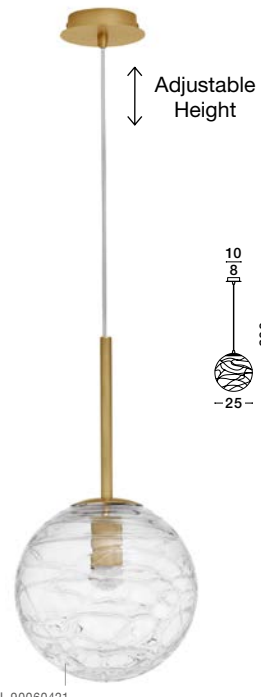

**COEN - 9006041**  
 Brass Gold Metal  
 Clear Structured Glass  
 LED G9 1x5 Watt 230 Volt  
 IP20 Bulb Excluded  
 D: 12 H: 200 cm

GL 90060431

**COEN - 9006042**  
 Brass Gold Metal  
 Clear Structured Glass  
 LED E27 1x12 Watt 230 Volt  
 IP20 Bulb Excluded  
 D: 25 H: 200 cm

GL 90060421

**COEN - 9006043**  
 Brass Gold Metal  
 Clear Structured Glass  
 LED G9 3x5 Watt 230 Volt  
 IP20 Bulb Excluded  
 D: 25 H: 180 cm

GL 90060431

**COEN - 9006044**  
 Brass Gold Metal  
 Clear Structured Glass  
 LED G9 5x5 Watt 230 Volt  
 IP20 Bulb Excluded  
 D: 35 H: 180 cm