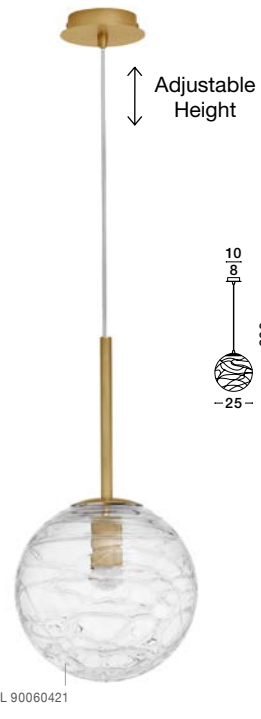

**COEN - 9006041**  
 Brass Gold Metal  
 Clear Structured Glass  
 LED G9 1x5 Watt 230 Volt  
 IP20 Bulb Excluded  
 D: 12 H: 200 cm

GL 90060431

**COEN - 9006042**  
 Brass Gold Metal  
 Clear Structured Glass  
 LED E27 1x12 Watt 230 Volt  
 IP20 Bulb Excluded  
 D: 25 H: 200 cm

GL 90060421

**COEN - 9006043**  
 Brass Gold Metal  
 Clear Structured Glass  
 LED G9 3x5 Watt 230 Volt  
 IP20 Bulb Excluded  
 D: 25 H: 180 cm

GL 90060431

**COEN - 9006044**  
 Brass Gold Metal  
 Clear Structured Glass  
 LED G9 5x5 Watt 230 Volt  
 IP20 Bulb Excluded  
 D: 35 H: 180 cm