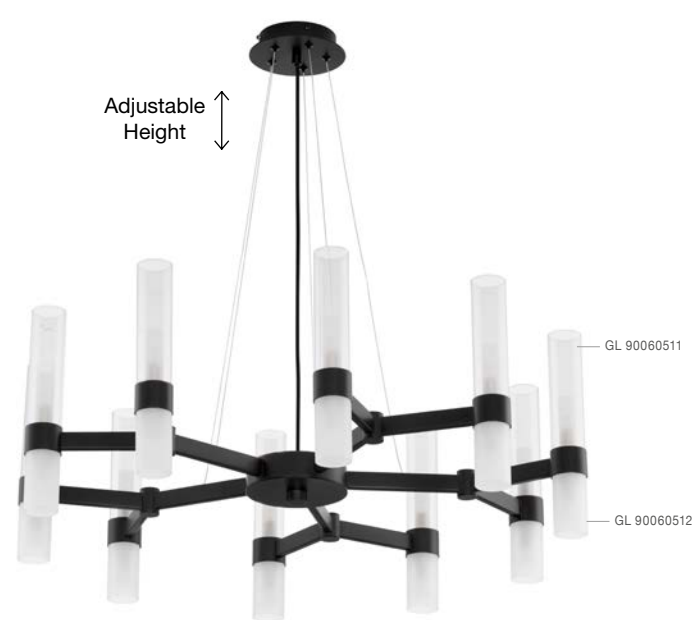

CENTURY - 9006051

Matt Black Metal
Clear & Frost Glass
LED G9 12x5 Watt 230 Volt
IP20 Bulb Excluded
D: 70 H1: 30.5 H2: 210 cm

CENTURY - 9006052

Matt Black Metal
Clear & Frost Glass
LED G9 20x5 Watt 230 Volt
IP20 Bulb Excluded
D: 85 H1: 30.5 H2: 210 cm