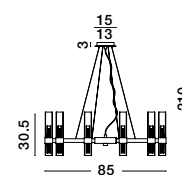

CENTURY - 9006051

Matt Black Metal
Clear & Frost Glass
LED G9 12x5 Watt 230 Volt
IP20 Bulb Excluded
D: 70 H1: 30.5 H2: 210 cm

CENTURY - 9006052

Matt Black Metal
Clear & Frost Glass
LED G9 20x5 Watt 230 Volt
IP20 Bulb Excluded
D: 85 H1: 30.5 H2: 210 cm