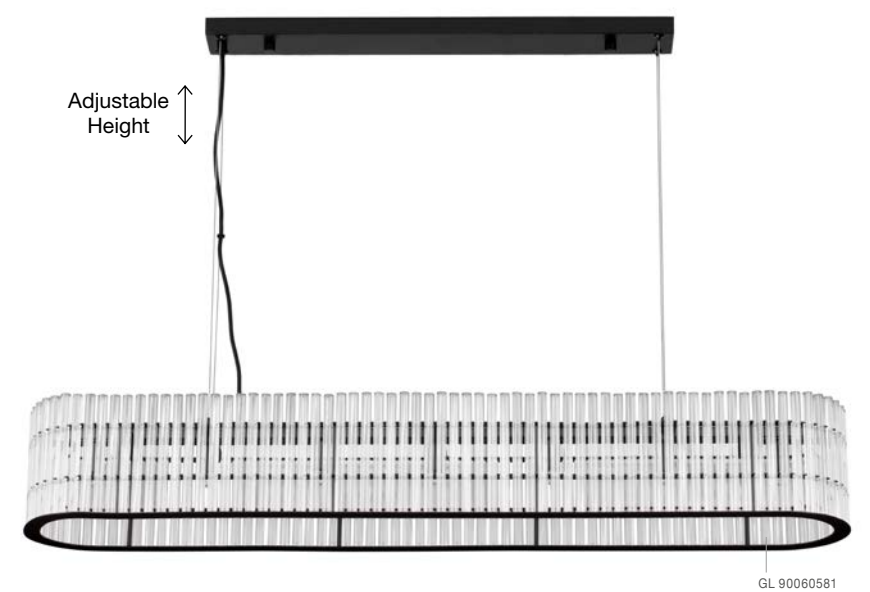

**BAROK - 9006058**

Matt Black Metal & Clear Glass (84 pcs)  
LED G9 6x5 Watt 230 Volt  
IP20 Bulb Excluded  
D: 47 H: 16.5 cm

**BAROK - 9006056**

Matt Black Metal & Clear Glass (220 pcs)  
LED G9 9x5 Watt 230 Volt  
IP20 Bulb Excluded  
D: 70 H: 210 cm

**BAROK - 9006057**

Matt Black Metal & Clear Glass (140 pcs)  
LED G9 7x5 Watt 230 Volt  
IP20 Bulb Excluded  
L: 110 W: 18 H: 210 cm