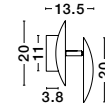

SOLEI
— 9006081

Gold Leaf Aluminium
LED
6 Watt · 230 Volt
420Lm · 3000K · IP20
—
D: 20
W: 13.5
H: 20 cm