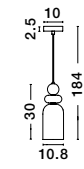

MURANO - 9009233

Sandy Gold Metal
Glossy Light Green, Blue
& Pink Glass
LED E14 1x5 Watt 230 Volt
IP20 Bulb Excluded
D: 16 H1: 30.4 H2: 184.5 cm

MURANO - 9009234

Sandy Gold Metal
Glossy Dark Green, Blue Grey
& Pink Glass
LED E14 1x5 Watt 230 Volt
IP20 Bulb Excluded
D: 15.7 H1: 31.4 H2: 185.5 cm

MURANO - 9009235

Sandy Gold Metal
Glossy Light Green, Dark Green
& Orange Glass
LED E14 1x5 Watt 230 Volt
IP20 Bulb Excluded
D: 10.8 H1: 30 H2: 184 cm

MURANO - 9009236

Sandy Gold Metal
Glossy Dark Green, Pink
& Light Grey Glass
LED E14 1x5 Watt 230 Volt
IP20 Bulb Excluded
D: 10.8 H1: 43.9 H2: 198 cm