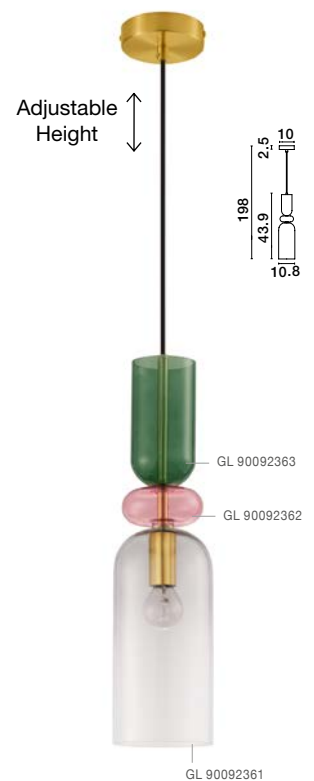

MURANO - 9009233

Sandy Gold Metal
Glossy Light Green, Blue
& Pink Glass
LED E14 1x5 Watt 230 Volt
IP20 Bulb Excluded
D: 16 H1: 30.4 H2: 184.5 cm

MURANO - 9009234

Sandy Gold Metal
Glossy Dark Green, Blue Grey
& Pink Glass
LED E14 1x5 Watt 230 Volt
IP20 Bulb Excluded
D: 15.7 H1: 31.4 H2: 185.5 cm

MURANO - 9009235

Sandy Gold Metal
Glossy Light Green, Dark Green
& Orange Glass
LED E14 1x5 Watt 230 Volt
IP20 Bulb Excluded
D: 10.8 H1: 30 H2: 184 cm

MURANO - 9009236

Sandy Gold Metal
Glossy Dark Green, Pink
& Light Grey Glass
LED E14 1x5 Watt 230 Volt
IP20 Bulb Excluded
D: 10.8 H1: 43.9 H2: 198 cm