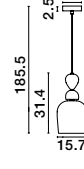

MURANO - 9009233

Sandy Gold Metal
Glossy Light Green, Blue
& Pink Glass
LED E14 1x5 Watt 230 Volt
IP20 Bulb Excluded
D: 16 H1: 30.4 H2: 184.5 cm

MURANO - 9009234

Sandy Gold Metal
Glossy Dark Green, Blue Grey
& Pink Glass
LED E14 1x5 Watt 230 Volt
IP20 Bulb Excluded
D: 15.7 H1: 31.4 H2: 185.5 cm

MURANO - 9009235

Sandy Gold Metal
Glossy Light Green, Dark Green
& Orange Glass
LED E14 1x5 Watt 230 Volt
IP20 Bulb Excluded
D: 10.8 H1: 30 H2: 184 cm

MURANO - 9009236

Sandy Gold Metal
Glossy Dark Green, Pink
& Light Grey Glass
LED E14 1x5 Watt 230 Volt
IP20 Bulb Excluded
D: 10.8 H1: 43.9 H2: 198 cm