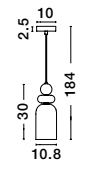

MURANO - 9009233

Sandy Gold Metal
Glossy Light Green, Blue
& Pink Glass
LED E14 1x5 Watt 230 Volt
IP20 Bulb Excluded
D: 16 H1: 30.4 H2: 184.5 cm

MURANO - 9009234

Sandy Gold Metal
Glossy Dark Green, Blue Grey
& Pink Glass
LED E14 1x5 Watt 230 Volt
IP20 Bulb Excluded
D: 15.7 H1: 31.4 H2: 185.5 cm

MURANO - 9009235

Sandy Gold Metal
Glossy Light Green, Dark Green
& Orange Glass
LED E14 1x5 Watt 230 Volt
IP20 Bulb Excluded
D: 10.8 H1: 30 H2: 184 cm

MURANO - 9009236

Sandy Gold Metal
Glossy Dark Green, Pink
& Light Grey Glass
LED E14 1x5 Watt 230 Volt
IP20 Bulb Excluded
D: 10.8 H1: 43.9 H2: 198 cm