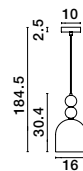

MURANO - 9009233

Sandy Gold Metal
Glossy Light Green, Blue
& Pink Glass
LED E14 1x5 Watt 230 Volt
IP20 Bulb Excluded
D: 16 H1: 30.4 H2: 184.5 cm

MURANO - 9009234

Sandy Gold Metal
Glossy Dark Green, Blue Grey
& Pink Glass
LED E14 1x5 Watt 230 Volt
IP20 Bulb Excluded
D: 15.7 H1: 31.4 H2: 185.5 cm

MURANO - 9009235

Sandy Gold Metal
Glossy Light Green, Dark Green
& Orange Glass
LED E14 1x5 Watt 230 Volt
IP20 Bulb Excluded
D: 10.8 H1: 30 H2: 184 cm

MURANO - 9009236

Sandy Gold Metal
Glossy Dark Green, Pink
& Light Grey Glass
LED E14 1x5 Watt 230 Volt
IP20 Bulb Excluded
D: 10.8 H1: 43.9 H2: 198 cm