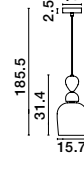

MURANO - 9009233

Sandy Gold Metal
Glossy Light Green, Blue
& Pink Glass
LED E14 1x5 Watt 230 Volt
IP20 Bulb Excluded
D: 16 H1: 30.4 H2: 184.5 cm

MURANO - 9009234

Sandy Gold Metal
Glossy Dark Green, Blue Grey
& Pink Glass
LED E14 1x5 Watt 230 Volt
IP20 Bulb Excluded
D: 15.7 H1: 31.4 H2: 185.5 cm

MURANO - 9009235

Sandy Gold Metal
Glossy Light Green, Dark Green
& Orange Glass
LED E14 1x5 Watt 230 Volt
IP20 Bulb Excluded
D: 10.8 H1: 30 H2: 184 cm

MURANO - 9009236

Sandy Gold Metal
Glossy Dark Green, Pink
& Light Grey Glass
LED E14 1x5 Watt 230 Volt
IP20 Bulb Excluded
D: 10.8 H1: 43.9 H2: 198 cm