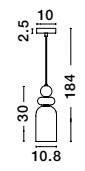

MURANO - 9009233

Sandy Gold Metal
Glossy Light Green, Blue
& Pink Glass
LED E14 1x5 Watt 230 Volt
IP20 Bulb Excluded
D: 16 H1: 30.4 H2: 184.5 cm

MURANO - 9009234

Sandy Gold Metal
Glossy Dark Green, Blue Grey
& Pink Glass
LED E14 1x5 Watt 230 Volt
IP20 Bulb Excluded
D: 15.7 H1: 31.4 H2: 185.5 cm

MURANO - 9009235

Sandy Gold Metal
Glossy Light Green, Dark Green
& Orange Glass
LED E14 1x5 Watt 230 Volt
IP20 Bulb Excluded
D: 10.8 H1: 30 H2: 184 cm

MURANO - 9009236

Sandy Gold Metal
Glossy Dark Green, Pink
& Light Grey Glass
LED E14 1x5 Watt 230 Volt
IP20 Bulb Excluded
D: 10.8 H1: 43.9 H2: 198 cm