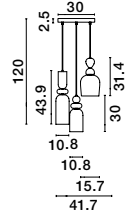

MURANO . 9009237

Sandy Gold Metal
Glossy Dark Green, Blue Grey
Pink, Glossy Light Green, Orange
& Light Grey Glass
LED E14 3x5 Watt 230 Volt
IP20 Bulb Excluded
D: 41.7 H: 120 cm

MURANO . 9009238

Sandy Gold Metal
Glossy Dark Green, Blue Grey Pink,
Glossy Light Green,
Orange & Light Grey Glass & Blue
LED E14 5x5 Watt 230 Volt
IP20 Bulb Excluded
D: 51.7 H: 120 cm