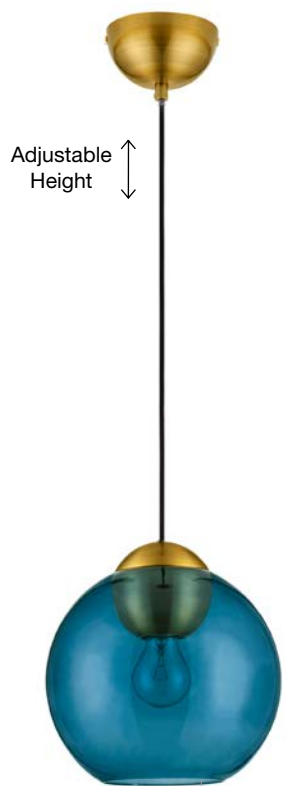

Adjustable Height

GL 90092431

MIDORI . 9009243
 Brass Gold Metal & Pink Glass
 LED E27 1x12 Watt 230 Volt
 IP20 Bulb Excluded
 D: 24 H1: 24.8 H2: 183.8 cm

Adjustable Height

GL 90092401

MIDORI . 9009240
 Brass Gold Metal & Dark Blue Glass
 LED E27 1x12 Watt 230 Volt
 IP20 Bulb Excluded
 D: 24 H1: 24.8 H2: 183.8 cm

Adjustable Height

GL 90092391

MIDORI . 9009239
 Brass Gold Metal & Amber Glass
 LED E27 1x12 Watt 230 Volt
 IP20 Bulb Excluded
 D: 24 H1: 24.8 H2: 183.8 cm

Adjustable Height

GL 90092411

MIDORI . 9009241
 Matt Black Metal & Light Gray Glass
 LED E27 Watt 1x12 230 Volt
 IP20 Bulb Excluded
 D: 24 H1: 24.8 H2: 183.8 cm

Adjustable Height

GL 90092421

MIDORI . 9009242
 Matt Black Metal & Dark Green Glass
 LED E27 1x12 Watt 230 Volt
 IP20 Bulb Excluded
 D: 24 H1: 24.8 H2: 183.8 cm