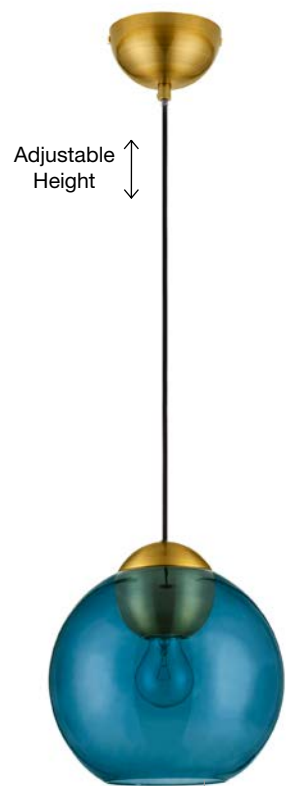

Adjustable Height

GL 90092431

MIDORI . 9009243
 Brass Gold Metal & Pink Glass
 LED E27 1x12 Watt 230 Volt
 IP20 Bulb Excluded
 D: 24 H1: 24.8 H2: 183.8 cm

Adjustable Height

GL 90092401

MIDORI . 9009240
 Brass Gold Metal & Dark Blue Glass
 LED E27 1x12 Watt 230 Volt
 IP20 Bulb Excluded
 D: 24 H1: 24.8 H2: 183.8 cm

Adjustable Height

GL 90092391

MIDORI . 9009239
 Brass Gold Metal & Amber Glass
 LED E27 1x12 Watt 230 Volt
 IP20 Bulb Excluded
 D: 24 H1: 24.8 H2: 183.8 cm

Adjustable Height

GL 90092411

MIDORI . 9009241
 Matt Black Metal & Light Gray Glass
 LED E27 Watt 1x12 230 Volt
 IP20 Bulb Excluded
 D: 24 H1: 24.8 H2: 183.8 cm

Adjustable Height

GL 90092421

MIDORI . 9009242
 Matt Black Metal & Dark Green Glass
 LED E27 1x12 Watt 230 Volt
 IP20 Bulb Excluded
 D: 24 H1: 24.8 H2: 183.8 cm