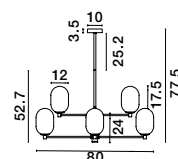

**BALOR - 9009246**

Brass Gold Metal  
Gradient White Glass  
LED G9 6x5 Watt 230 Volt  
IP20 Bulb Excluded  
Included Two parts Of Metal  
25.2 cm Each Part  
D: 65 H1: 37.7 H2: 62.6 cm

**BALOR - 9009247**

Brass Gold Metal  
Gradient White Glass  
LED G9 1x5 Watt 230 Volt  
IP20 Bulb Excluded  
L: 12 W: 18 H: 24.5 cm

**BALOR - 9009245**

Brass Gold Metal  
Gradient White Glass  
LED G9 8x5 Watt 230 Volt  
IP20 Bulb Excluded  
Included Two parts Of Metal  
25.2 cm Each Part  
D: 80 H1: 52.7 H2: 77.5 cm

**BALOR - 9009244**

Brass Gold Metal  
Gradient White Glass  
LED G9 12x5 Watt 230 Volt  
IP20 Bulb Excluded  
Included Two parts Of Metal  
25.2 cm Each Part  
D: 100 H1: 67.5 H2: 92.5 cm