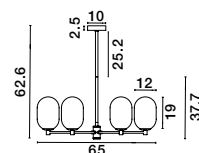

**BALOR - 9009246**

Brass Gold Metal  
Gradient White Glass  
LED G9 6x5 Watt 230 Volt  
IP20 Bulb Excluded  
Included Two parts Of Metal  
25.2 cm Each Part  
D: 65 H1: 37.7 H2: 62.6 cm

**BALOR - 9009247**

Brass Gold Metal  
Gradient White Glass  
LED G9 1x5 Watt 230 Volt  
IP20 Bulb Excluded  
L: 12 W: 18 H: 24.5 cm

**BALOR - 9009245**

Brass Gold Metal  
Gradient White Glass  
LED G9 8x5 Watt 230 Volt  
IP20 Bulb Excluded  
Included Two parts Of Metal  
25.2 cm Each Part  
D: 80 H1: 52.7 H2: 77.5 cm

**BALOR - 9009244**

Brass Gold Metal  
Gradient White Glass  
LED G9 12x5 Watt 230 Volt  
IP20 Bulb Excluded  
Included Two parts Of Metal  
25.2 cm Each Part  
D: 100 H1: 67.5 H2: 92.5 cm