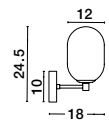

**BALOR - 9009246**

Brass Gold Metal  
Gradient White Glass  
LED G9 6x5 Watt 230 Volt  
IP20 Bulb Excluded  
Included Two parts Of Metal  
25.2 cm Each Part  
D: 65 H1: 37.7 H2: 62.6 cm

**BALOR - 9009247**

Brass Gold Metal  
Gradient White Glass  
LED G9 1x5 Watt 230 Volt  
IP20 Bulb Excluded  
L: 12 W: 18 H: 24.5 cm

**BALOR - 9009245**

Brass Gold Metal  
Gradient White Glass  
LED G9 8x5 Watt 230 Volt  
IP20 Bulb Excluded  
Included Two parts Of Metal  
25.2 cm Each Part  
D: 80 H1: 52.7 H2: 77.5 cm

**BALOR - 9009244**

Brass Gold Metal  
Gradient White Glass  
LED G9 12x5 Watt 230 Volt  
IP20 Bulb Excluded  
Included Two parts Of Metal  
25.2 cm Each Part  
D: 100 H1: 67.5 H2: 92.5 cm