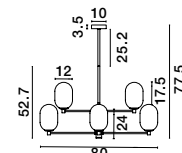

**BALOR - 9009246**

Brass Gold Metal  
Gradient White Glass  
LED G9 6x5 Watt 230 Volt  
IP20 Bulb Excluded  
Included Two parts Of Metal  
25.2 cm Each Part  
D: 65 H1: 37.7 H2: 62.6 cm

**BALOR - 9009247**

Brass Gold Metal  
Gradient White Glass  
LED G9 1x5 Watt 230 Volt  
IP20 Bulb Excluded  
L: 12 W: 18 H: 24.5 cm

**BALOR - 9009245**

Brass Gold Metal  
Gradient White Glass  
LED G9 8x5 Watt 230 Volt  
IP20 Bulb Excluded  
Included Two parts Of Metal  
25.2 cm Each Part  
D: 80 H1: 52.7 H2: 77.5 cm

**BALOR - 9009244**

Brass Gold Metal  
Gradient White Glass  
LED G9 12x5 Watt 230 Volt  
IP20 Bulb Excluded  
Included Two parts Of Metal  
25.2 cm Each Part  
D: 100 H1: 67.5 H2: 92.5 cm