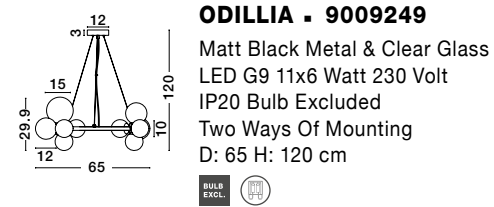

ALSO YOU CAN DO

ODILLIA - 9009249

Matt Black Metal & Clear Glass
LED G9 11x6 Watt 230 Volt
IP20 Bulb Excluded
Two Ways Of Mounting
D: 65 H: 120 cm

ODILLIA - 9009251

Matt Black Metal & Clear Glass
LED G9 6x6 Watt 230 Volt
IP20 Bulb Excluded
L: 28 W: 23.2 H: 120 cm

ODILLIA - 9009250

Matt Black Metal & Clear Glass
LED G9 7x6 Watt 230 Volt
IP20 Bulb Excluded
L: 65 W: 28.9 H: 120 cm

ODILLIA - 9009252

Matt Black Metal & Clear Glass
LED G9 3x5 Watt 230 Volt
IP20 Bulb Excluded
L: 23 W: 19 H: 32 cm