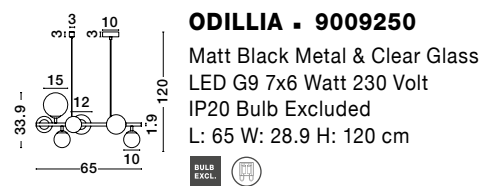

ALSO YOU CAN DO

ODILLIA - 9009249

Matt Black Metal & Clear Glass
LED G9 11x6 Watt 230 Volt
IP20 Bulb Excluded
Two Ways Of Mounting
D: 65 H: 120 cm

ODILLIA - 9009251

Matt Black Metal & Clear Glass
LED G9 6x6 Watt 230 Volt
IP20 Bulb Excluded
L: 28 W: 23.2 H: 120 cm

ODILLIA - 9009250

Matt Black Metal & Clear Glass
LED G9 7x6 Watt 230 Volt
IP20 Bulb Excluded
L: 65 W: 28.9 H: 120 cm

ODILLIA - 9009252

Matt Black Metal & Clear Glass
LED G9 3x5 Watt 230 Volt
IP20 Bulb Excluded
L: 23 W: 19 H: 32 cm