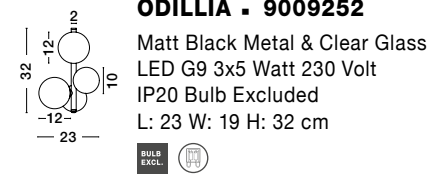

ALSO YOU CAN DO

ODILLIA - 9009249

Matt Black Metal & Clear Glass
LED G9 11x6 Watt 230 Volt
IP20 Bulb Excluded
Two Ways Of Mounting
D: 65 H: 120 cm

ODILLIA - 9009251

Matt Black Metal & Clear Glass
LED G9 6x6 Watt 230 Volt
IP20 Bulb Excluded
L: 28 W: 23.2 H: 120 cm

ODILLIA - 9009250

Matt Black Metal & Clear Glass
LED G9 7x6 Watt 230 Volt
IP20 Bulb Excluded
L: 65 W: 28.9 H: 120 cm

ODILLIA - 9009252

Matt Black Metal & Clear Glass
LED G9 3x5 Watt 230 Volt
IP20 Bulb Excluded
L: 23 W: 19 H: 32 cm