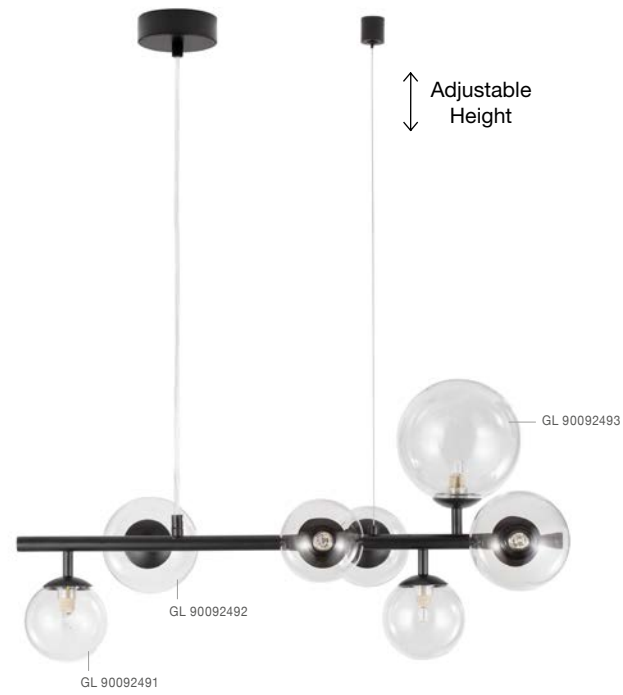

ALSO YOU CAN DO

ODILLIA - 9009249

Matt Black Metal & Clear Glass
LED G9 11x6 Watt 230 Volt
IP20 Bulb Excluded
Two Ways Of Mounting
D: 65 H: 120 cm

ODILLIA - 9009251

Matt Black Metal & Clear Glass
LED G9 6x6 Watt 230 Volt
IP20 Bulb Excluded
L: 28 W: 23.2 H: 120 cm

ODILLIA - 9009250

Matt Black Metal & Clear Glass
LED G9 7x6 Watt 230 Volt
IP20 Bulb Excluded
L: 65 W: 28.9 H: 120 cm

ODILLIA - 9009252

Matt Black Metal & Clear Glass
LED G9 3x5 Watt 230 Volt
IP20 Bulb Excluded
L: 23 W: 19 H: 32 cm