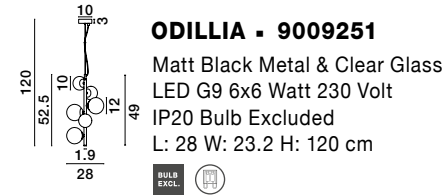

ALSO YOU CAN DO

ODILLIA - 9009249

Matt Black Metal & Clear Glass
LED G9 11x6 Watt 230 Volt
IP20 Bulb Excluded
Two Ways Of Mounting
D: 65 H: 120 cm

ODILLIA - 9009251

Matt Black Metal & Clear Glass
LED G9 6x6 Watt 230 Volt
IP20 Bulb Excluded
L: 28 W: 23.2 H: 120 cm

ODILLIA - 9009250

Matt Black Metal & Clear Glass
LED G9 7x6 Watt 230 Volt
IP20 Bulb Excluded
L: 65 W: 28.9 H: 120 cm

ODILLIA - 9009252

Matt Black Metal & Clear Glass
LED G9 3x5 Watt 230 Volt
IP20 Bulb Excluded
L: 23 W: 19 H: 32 cm