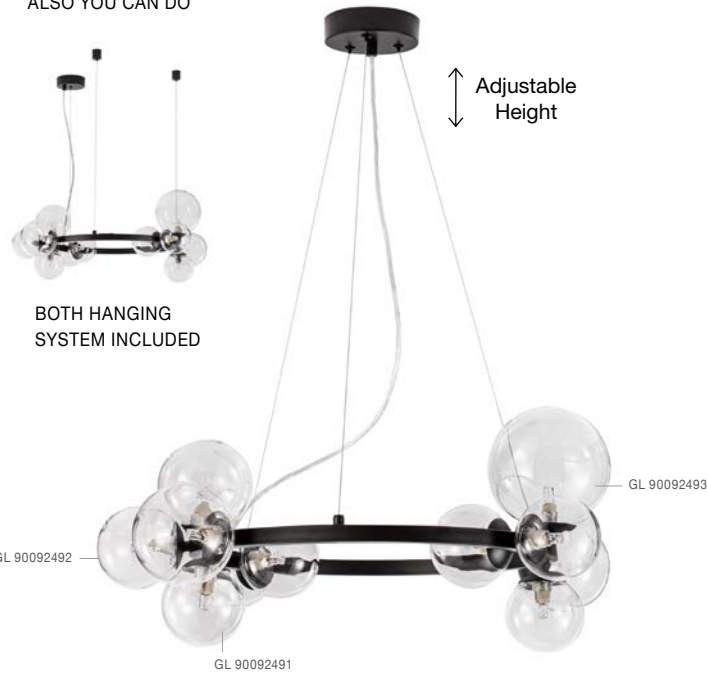

ALSO YOU CAN DO

ODILLIA - 9009249

Matt Black Metal & Clear Glass
LED G9 11x6 Watt 230 Volt
IP20 Bulb Excluded
Two Ways Of Mounting
D: 65 H: 120 cm

ODILLIA - 9009251

Matt Black Metal & Clear Glass
LED G9 6x6 Watt 230 Volt
IP20 Bulb Excluded
L: 28 W: 23.2 H: 120 cm

ODILLIA - 9009250

Matt Black Metal & Clear Glass
LED G9 7x6 Watt 230 Volt
IP20 Bulb Excluded
L: 65 W: 28.9 H: 120 cm

ODILLIA - 9009252

Matt Black Metal & Clear Glass
LED G9 3x5 Watt 230 Volt
IP20 Bulb Excluded
L: 23 W: 19 H: 32 cm