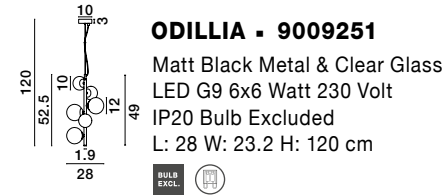

ALSO YOU CAN DO

**ODILLIA - 9009249**

Matt Black Metal & Clear Glass  
LED G9 11x6 Watt 230 Volt  
IP20 Bulb Excluded  
Two Ways Of Mounting  
D: 65 H: 120 cm

**ODILLIA - 9009251**

Matt Black Metal & Clear Glass  
LED G9 6x6 Watt 230 Volt  
IP20 Bulb Excluded  
L: 28 W: 23.2 H: 120 cm

**ODILLIA - 9009250**

Matt Black Metal & Clear Glass  
LED G9 7x6 Watt 230 Volt  
IP20 Bulb Excluded  
L: 65 W: 28.9 H: 120 cm

**ODILLIA - 9009252**

Matt Black Metal & Clear Glass  
LED G9 3x5 Watt 230 Volt  
IP20 Bulb Excluded  
L: 23 W: 19 H: 32 cm