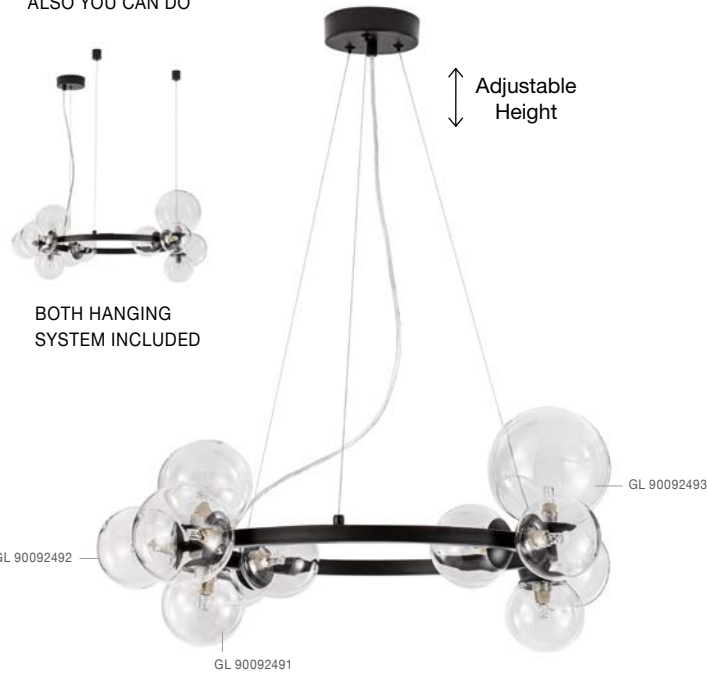

ALSO YOU CAN DO

**ODILLIA - 9009249**

Matt Black Metal & Clear Glass  
LED G9 11x6 Watt 230 Volt  
IP20 Bulb Excluded  
Two Ways Of Mounting  
D: 65 H: 120 cm

**ODILLIA - 9009251**

Matt Black Metal & Clear Glass  
LED G9 6x6 Watt 230 Volt  
IP20 Bulb Excluded  
L: 28 W: 23.2 H: 120 cm

**ODILLIA - 9009250**

Matt Black Metal & Clear Glass  
LED G9 7x6 Watt 230 Volt  
IP20 Bulb Excluded  
L: 65 W: 28.9 H: 120 cm

**ODILLIA - 9009252**

Matt Black Metal & Clear Glass  
LED G9 3x5 Watt 230 Volt  
IP20 Bulb Excluded  
L: 23 W: 19 H: 32 cm