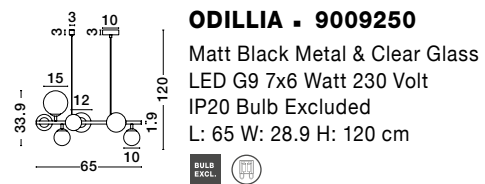

ALSO YOU CAN DO

**ODILLIA - 9009249**

Matt Black Metal & Clear Glass  
LED G9 11x6 Watt 230 Volt  
IP20 Bulb Excluded  
Two Ways Of Mounting  
D: 65 H: 120 cm

**ODILLIA - 9009251**

Matt Black Metal & Clear Glass  
LED G9 6x6 Watt 230 Volt  
IP20 Bulb Excluded  
L: 28 W: 23.2 H: 120 cm

**ODILLIA - 9009250**

Matt Black Metal & Clear Glass  
LED G9 7x6 Watt 230 Volt  
IP20 Bulb Excluded  
L: 65 W: 28.9 H: 120 cm

**ODILLIA - 9009252**

Matt Black Metal & Clear Glass  
LED G9 3x5 Watt 230 Volt  
IP20 Bulb Excluded  
L: 23 W: 19 H: 32 cm