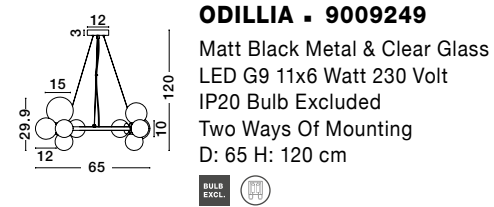

ALSO YOU CAN DO

**ODILLIA - 9009249**

Matt Black Metal & Clear Glass  
LED G9 11x6 Watt 230 Volt  
IP20 Bulb Excluded  
Two Ways Of Mounting  
D: 65 H: 120 cm

**ODILLIA - 9009251**

Matt Black Metal & Clear Glass  
LED G9 6x6 Watt 230 Volt  
IP20 Bulb Excluded  
L: 28 W: 23.2 H: 120 cm

**ODILLIA - 9009250**

Matt Black Metal & Clear Glass  
LED G9 7x6 Watt 230 Volt  
IP20 Bulb Excluded  
L: 65 W: 28.9 H: 120 cm

**ODILLIA - 9009252**

Matt Black Metal & Clear Glass  
LED G9 3x5 Watt 230 Volt  
IP20 Bulb Excluded  
L: 23 W: 19 H: 32 cm