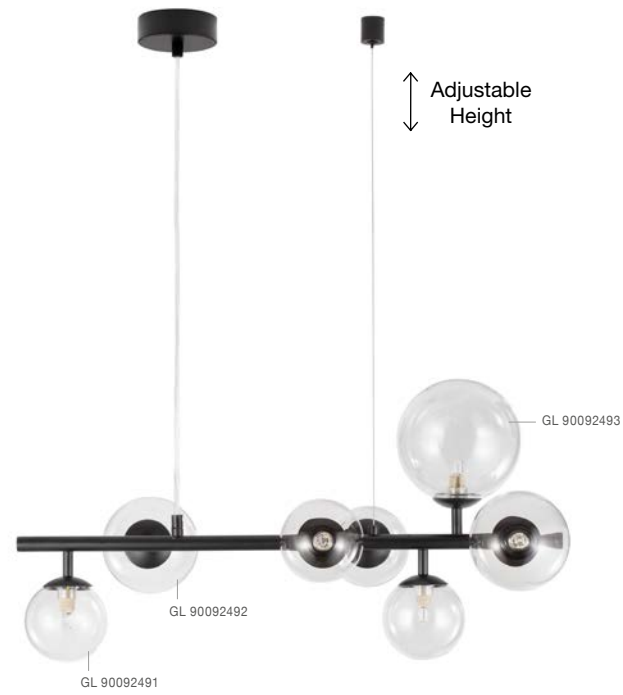

ALSO YOU CAN DO

**ODILLIA - 9009249**

Matt Black Metal & Clear Glass  
LED G9 11x6 Watt 230 Volt  
IP20 Bulb Excluded  
Two Ways Of Mounting  
D: 65 H: 120 cm

**ODILLIA - 9009251**

Matt Black Metal & Clear Glass  
LED G9 6x6 Watt 230 Volt  
IP20 Bulb Excluded  
L: 28 W: 23.2 H: 120 cm

**ODILLIA - 9009250**

Matt Black Metal & Clear Glass  
LED G9 7x6 Watt 230 Volt  
IP20 Bulb Excluded  
L: 65 W: 28.9 H: 120 cm

**ODILLIA - 9009252**

Matt Black Metal & Clear Glass  
LED G9 3x5 Watt 230 Volt  
IP20 Bulb Excluded  
L: 23 W: 19 H: 32 cm