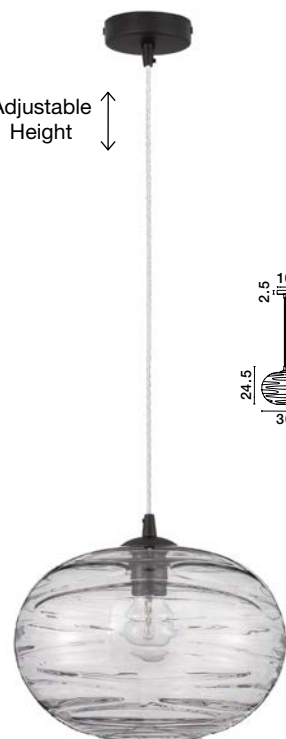

Adjustable Height

EVLEEN - 9009258
 Matt Black Metal & Light Grey Glass
 LED E27 1x12 Watt 230 Volt
 IP20 Bulb Excluded
 D: 25 H1: 28.5 H2: 120 cm

GL 90092581

Adjustable Height

EVLEEN - 9009259
 Matt Black Metal & Light Grey Glass
 LED E27 1x12 Watt 230 Volt
 IP20 Bulb Excluded
 D: 23 H1: 35.5 H2: 120 cm

GL 90092591

Adjustable Height

EVLEEN - 9009257
 Matt Black Metal & Light Grey Glass
 LED E27 1x12 Watt 230 Volt
 IP20 Bulb Excluded
 D: 30 H1: 24.5 H2: 120 cm

GL 90092571