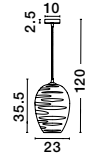

Adjustable Height

EVLEEN - 9009258
 Matt Black Metal & Light Grey Glass
 LED E27 1x12 Watt 230 Volt
 IP20 Bulb Excluded
 D: 25 H1: 28.5 H2: 120 cm

GL 90092581

Adjustable Height

EVLEEN - 9009259
 Matt Black Metal & Light Grey Glass
 LED E27 1x12 Watt 230 Volt
 IP20 Bulb Excluded
 D: 23 H1: 35.5 H2: 120 cm

GL 90092591

Adjustable Height

EVLEEN - 9009257
 Matt Black Metal & Light Grey Glass
 LED E27 1x12 Watt 230 Volt
 IP20 Bulb Excluded
 D: 30 H1: 24.5 H2: 120 cm

GL 90092571