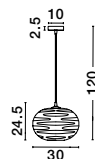

Adjustable Height

EVLEEN - 9009258
 Matt Black Metal & Light Grey Glass
 LED E27 1x12 Watt 230 Volt
 IP20 Bulb Excluded
 D: 25 H1: 28.5 H2: 120 cm

GL 90092581

Adjustable Height

EVLEEN - 9009259
 Matt Black Metal & Light Grey Glass
 LED E27 1x12 Watt 230 Volt
 IP20 Bulb Excluded
 D: 23 H1: 35.5 H2: 120 cm

GL 90092591

Adjustable Height

EVLEEN - 9009257
 Matt Black Metal & Light Grey Glass
 LED E27 1x12 Watt 230 Volt
 IP20 Bulb Excluded
 D: 30 H1: 24.5 H2: 120 cm

GL 90092571