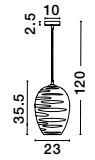

Adjustable Height

EVLEEN - 9009258
 Matt Black Metal & Light Grey Glass
 LED E27 1x12 Watt 230 Volt
 IP20 Bulb Excluded
 D: 25 H1: 28.5 H2: 120 cm

GL 90092581

Adjustable Height

EVLEEN - 9009259
 Matt Black Metal & Light Grey Glass
 LED E27 1x12 Watt 230 Volt
 IP20 Bulb Excluded
 D: 23 H1: 35.5 H2: 120 cm

GL 90092591

Adjustable Height

EVLEEN - 9009257
 Matt Black Metal & Light Grey Glass
 LED E27 1x12 Watt 230 Volt
 IP20 Bulb Excluded
 D: 30 H1: 24.5 H2: 120 cm

GL 90092571