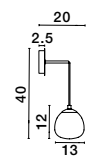

THE EGG - 9009261
 Gold & Matt Black Metal
 Glossy Opal Glass
 LED G9 12x5 Watt 230 Volt
 IP20 Bulb Excluded
 D: 75 H: 70 cm

GL 90092611

THE EGG - 9009260
 Gold & Matt Black Metal
 Glossy Opal Glass
 LED G9 8x5 Watt 230 Volt
 IP20 Bulb Excluded
 D: 75 H: 70 cm

GL 90092611

GL 90092611

THE EGG - 9009262
 Gold & Matt Black Metal
 Glossy Opal Glass
 LED G9 1x5 Watt 230 Volt
 IP20 Bulb Excluded
 D: 13 W: 20 H: 40 cm