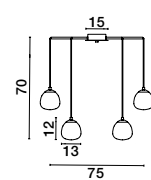

THE EGG - 9009261
 Gold & Matt Black Metal
 Glossy Opal Glass
 LED G9 12x5 Watt 230 Volt
 IP20 Bulb Excluded
 D: 75 H: 70 cm

GL 90092611

THE EGG - 9009260
 Gold & Matt Black Metal
 Glossy Opal Glass
 LED G9 8x5 Watt 230 Volt
 IP20 Bulb Excluded
 D: 75 H: 70 cm

GL 90092611

GL 90092611

THE EGG - 9009262
 Gold & Matt Black Metal
 Glossy Opal Glass
 LED G9 1x5 Watt 230 Volt
 IP20 Bulb Excluded
 D: 13 W: 20 H: 40 cm